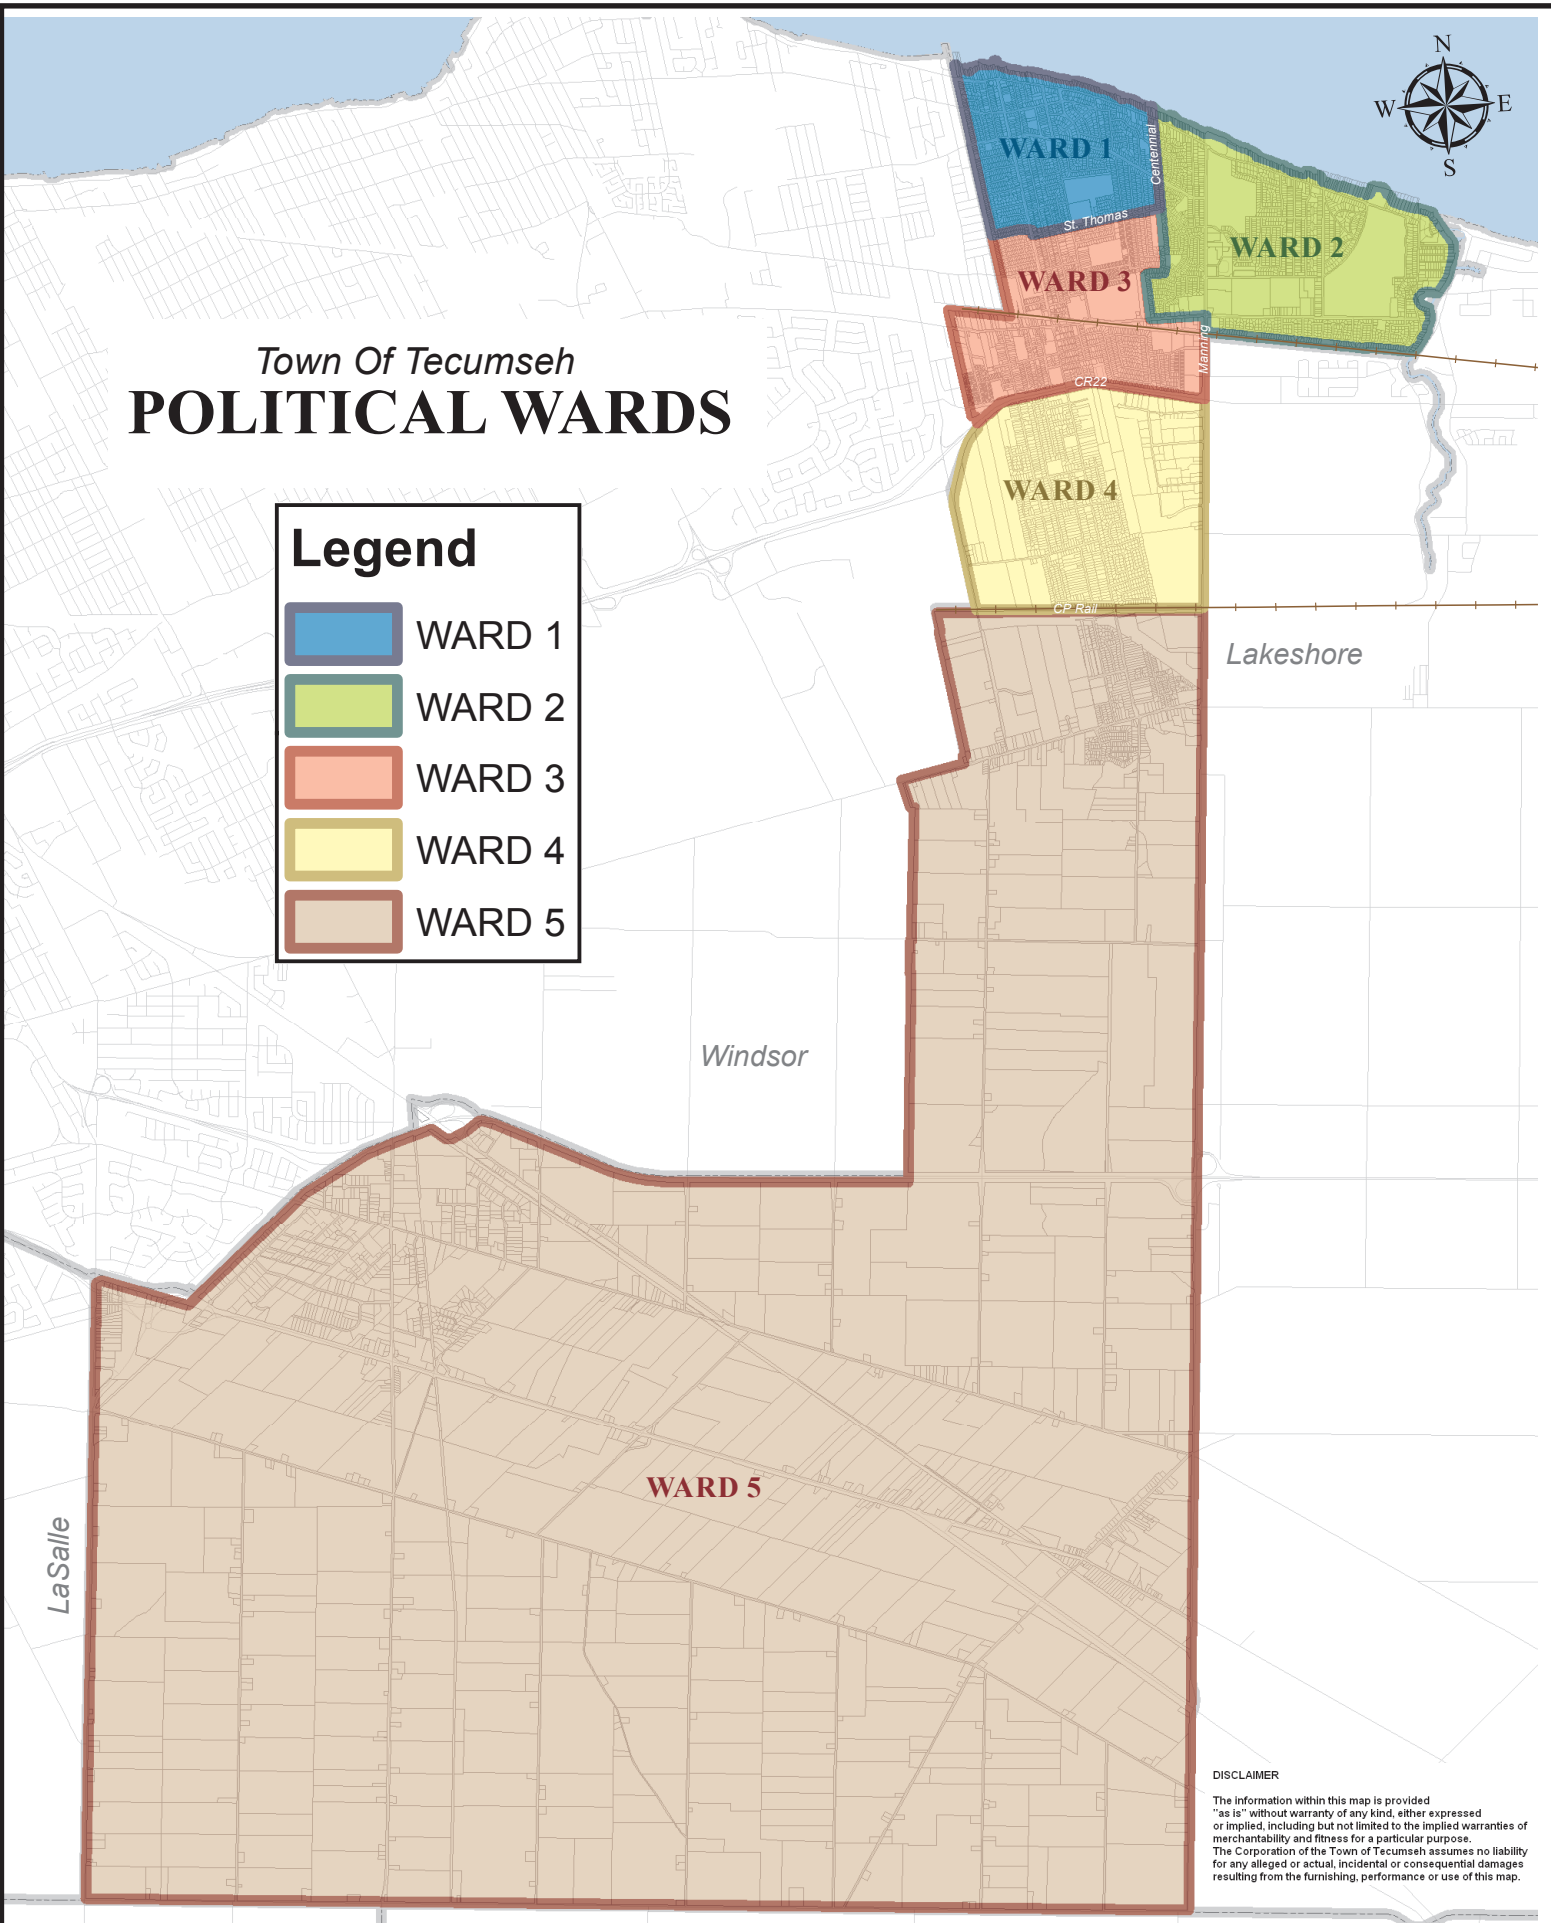

Town Of Tecumseh POLITICAL WARDS

Legend

- WARD 1
- WARD 2
- WARD 3
- WARD 4
- WARD 5