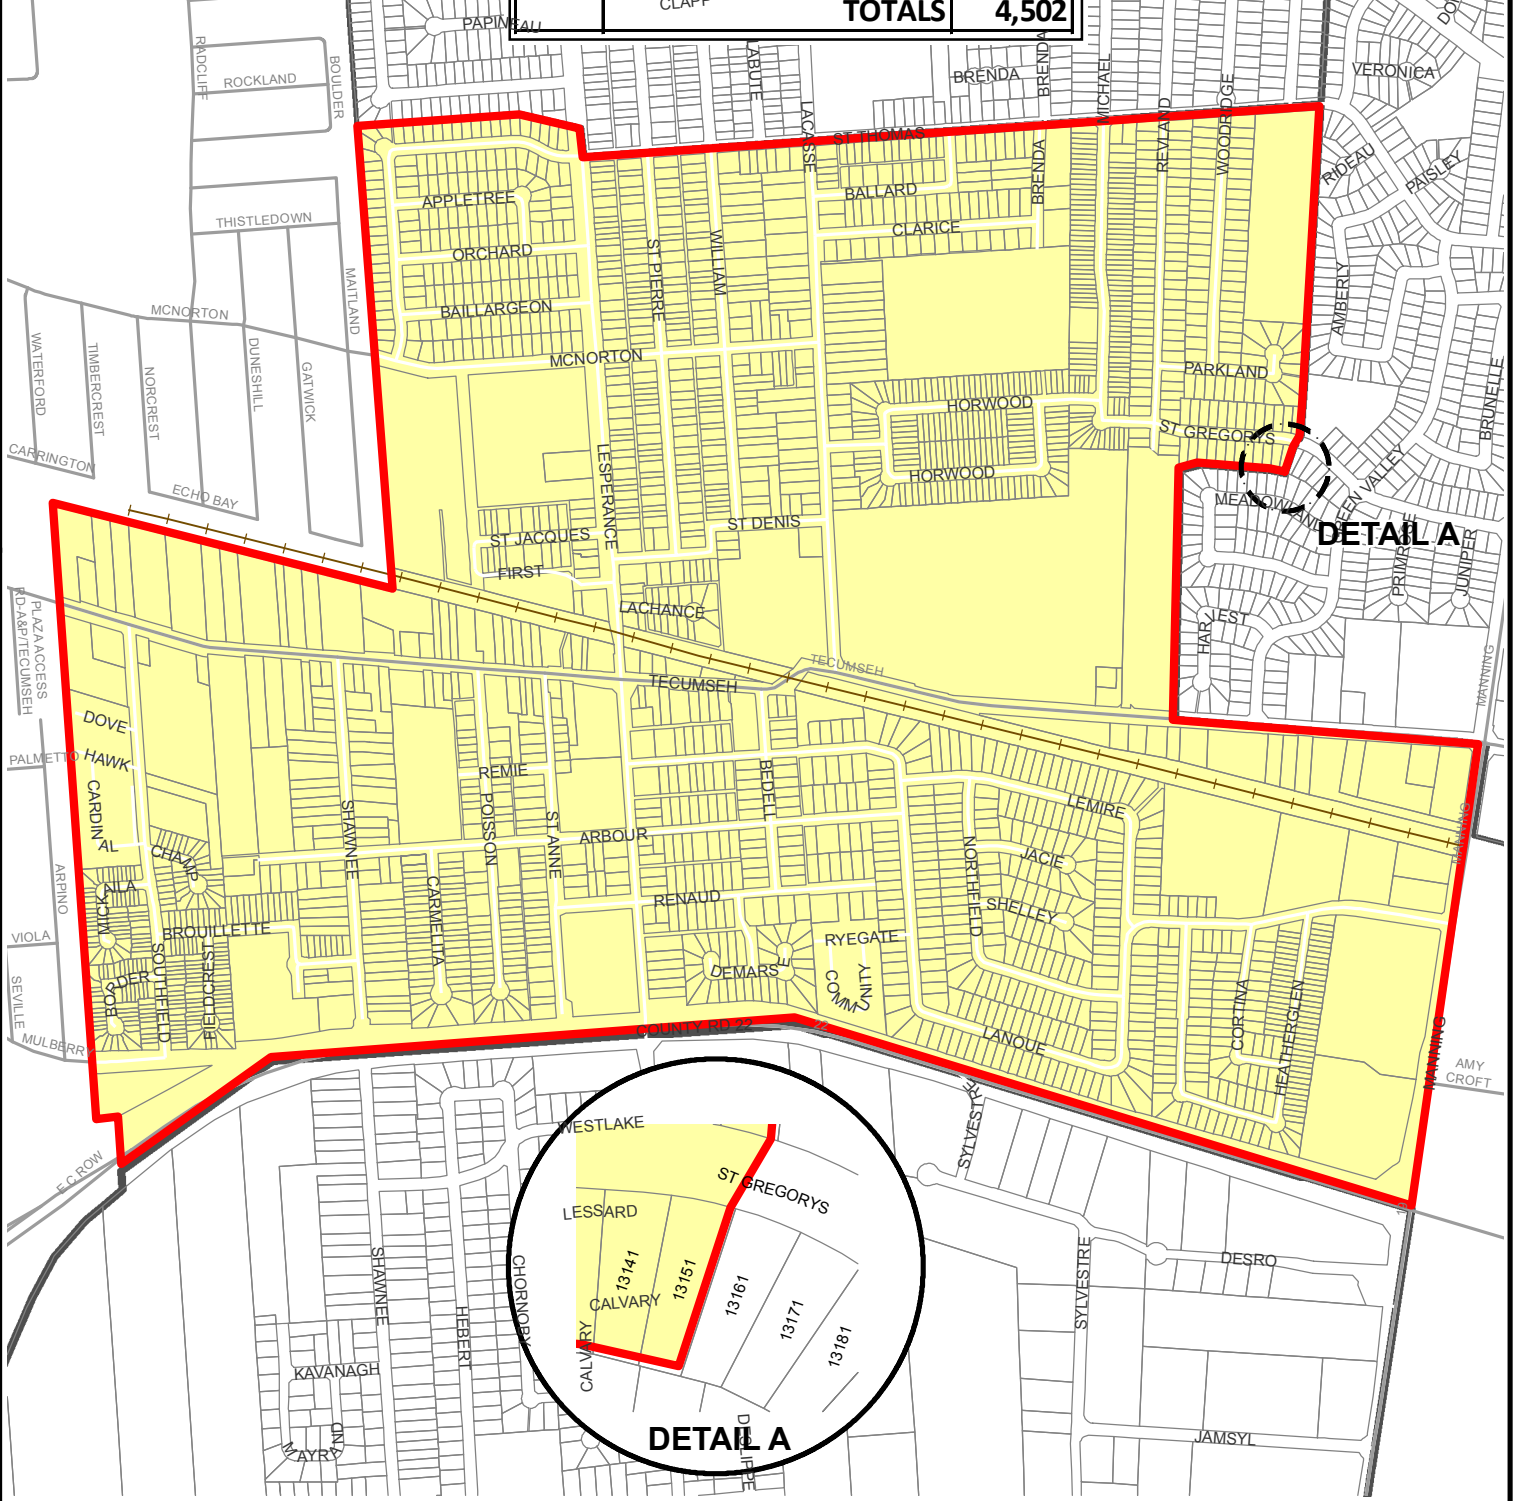

Work Done: _____
Author: _____
Date: 5/2/2022
Scale: SEE SCALE

POLITICAL WARD 3
Town of Tecumsh
2022 Election

SHEET No.
1 of 1