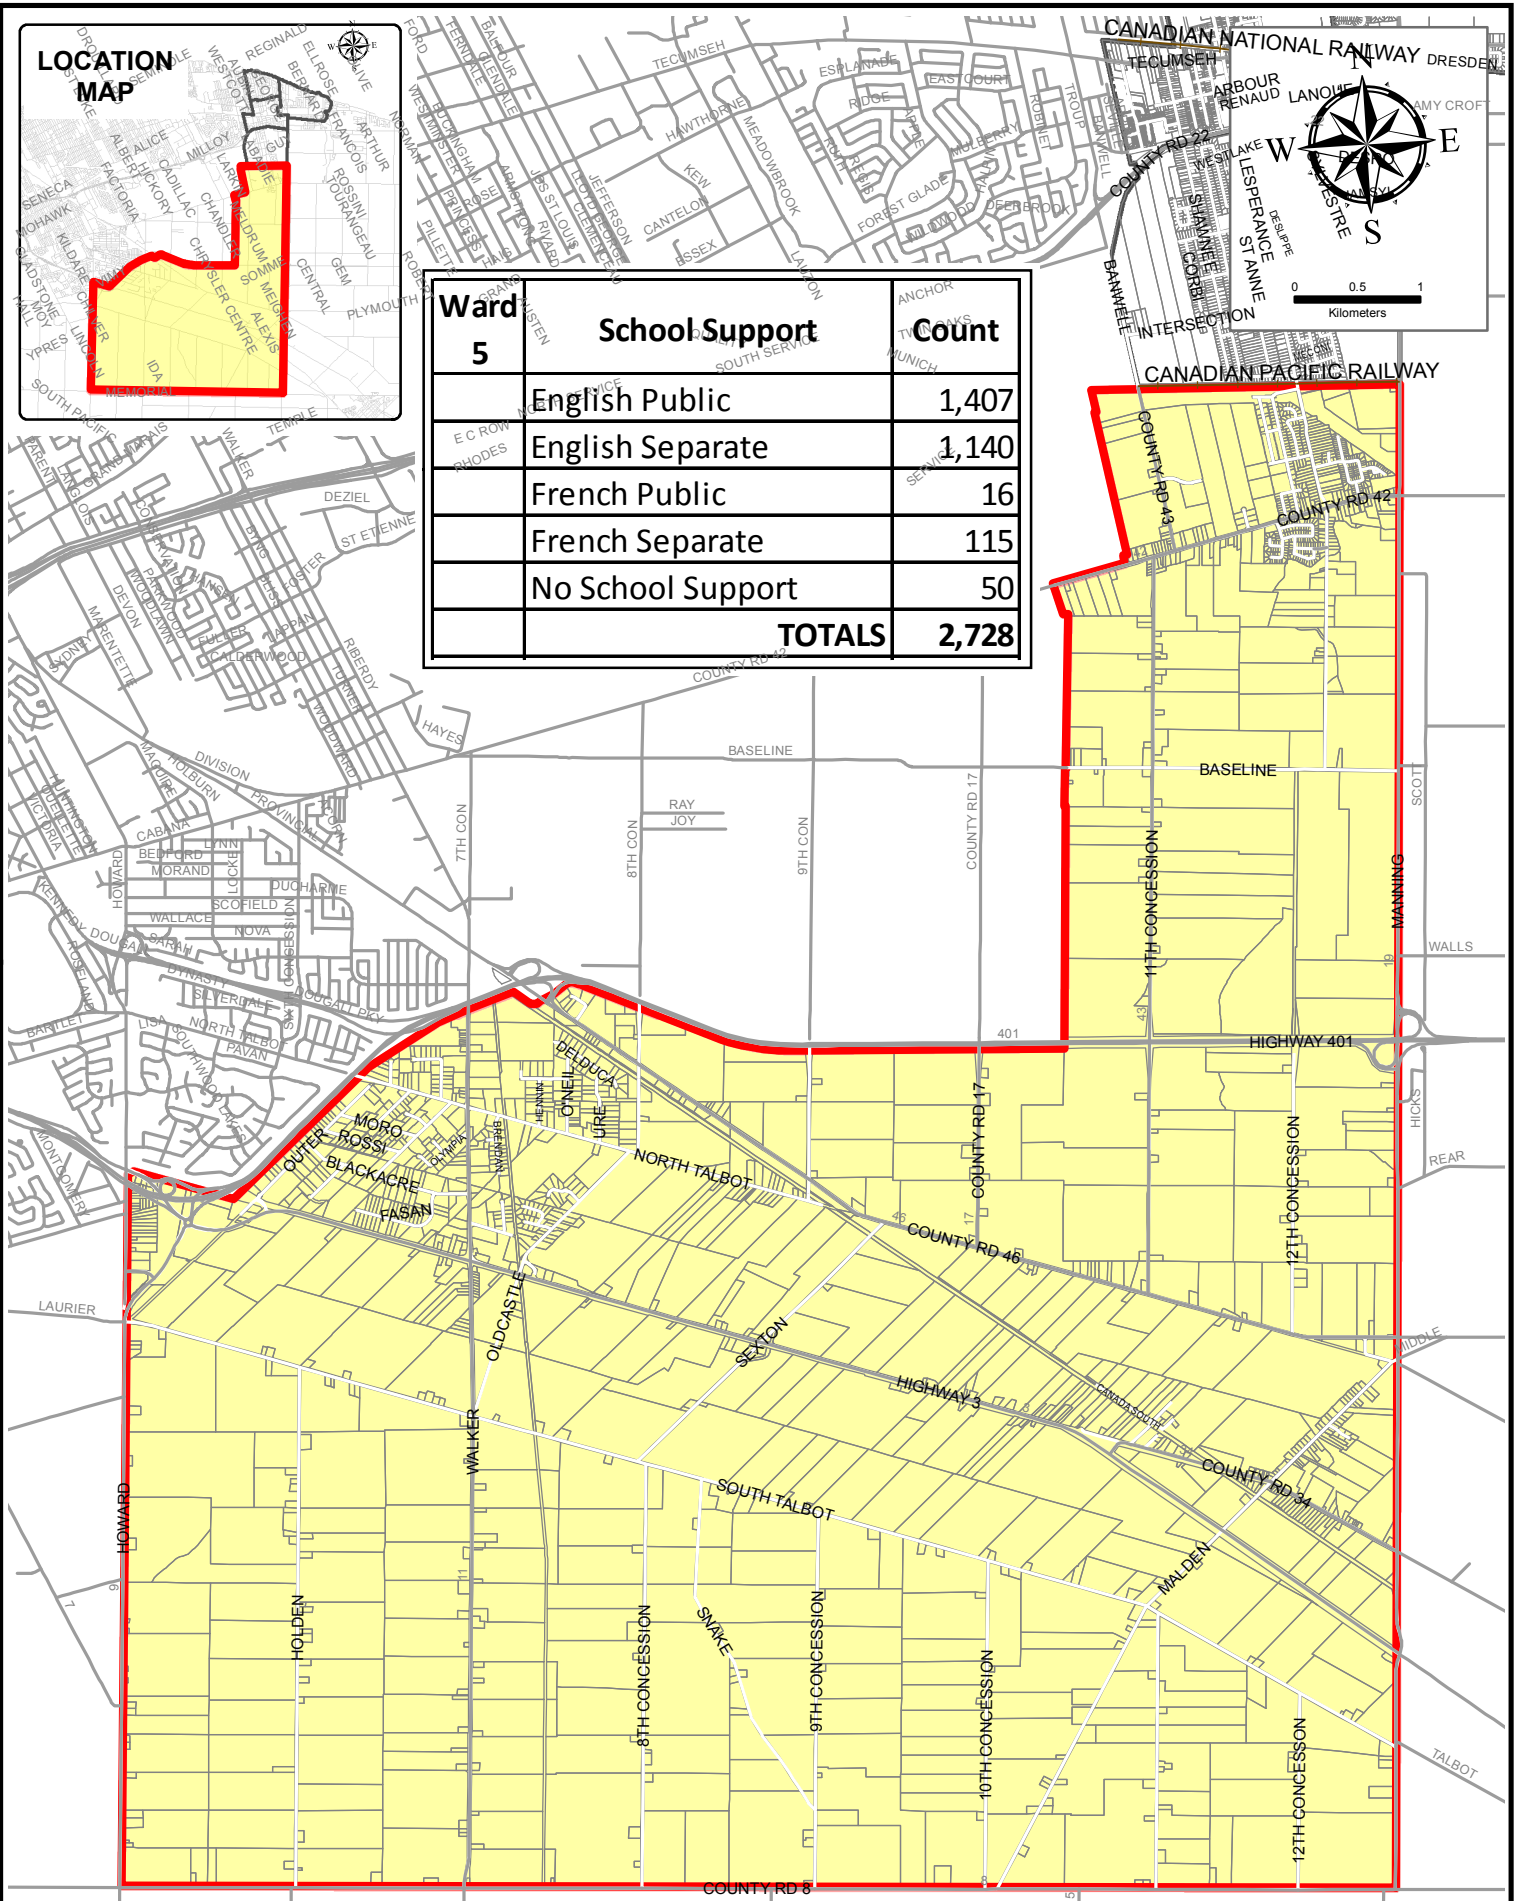

Ward	School Support	Count
5	English Public	1,407
	English Separate	1,140
	French Public	16
	French Separate	115
	No School Support	50
TOTALS		2,728