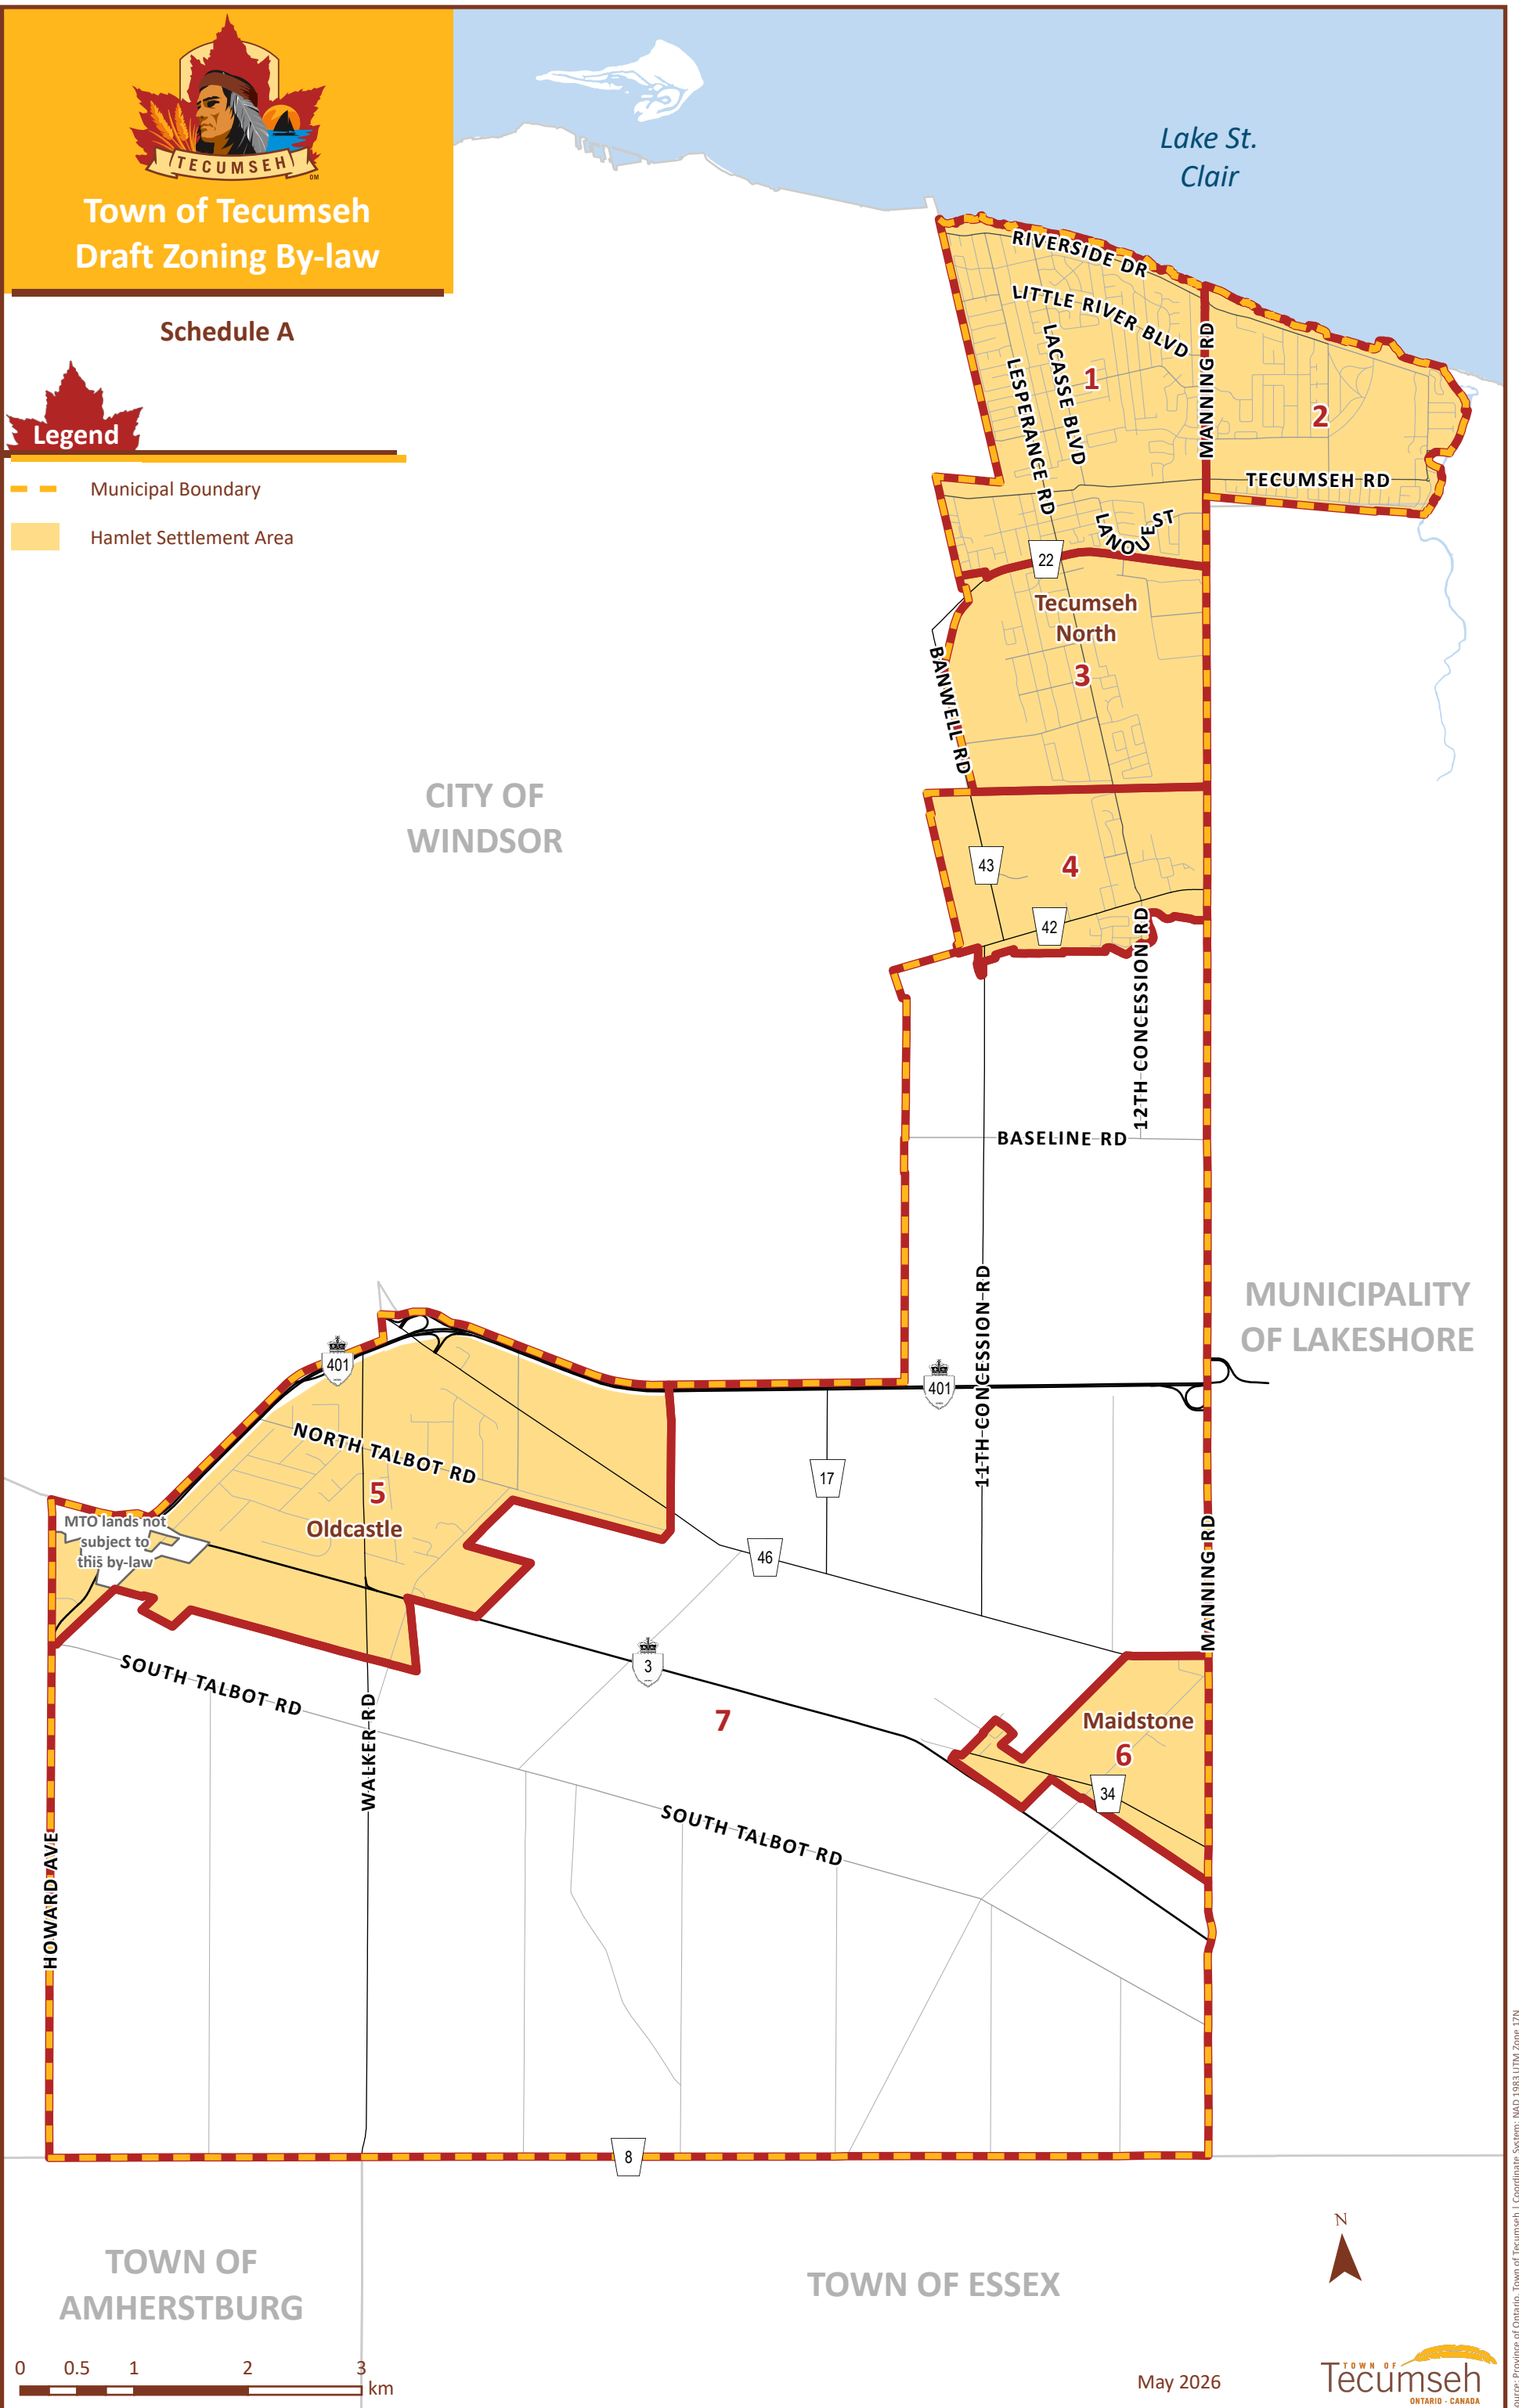

Town of Tecumseh Draft Zoning By-law

Schedule A

Legend

- Municipal Boundary
- Hamlet Settlement Area