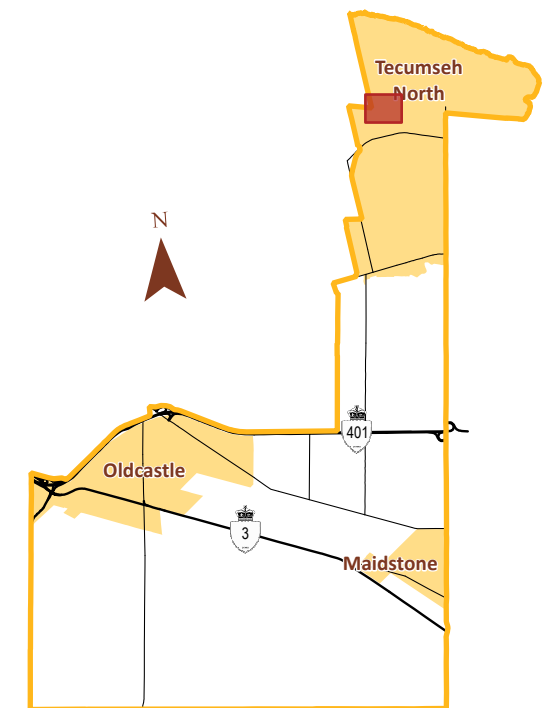

Town of Tecumseh Draft Zoning By-law

Schedule C Active Frontage Area

Legend

- Municipal Boundary
- Hamlet Settlement Area
- Active Frontage Area