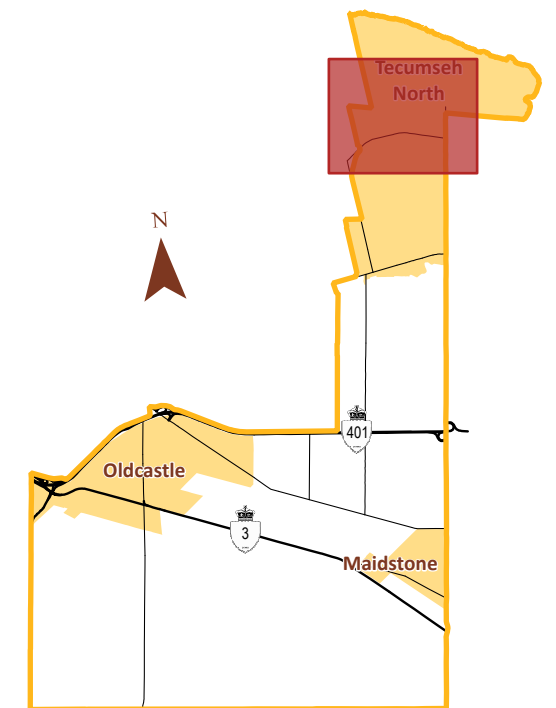

Town of Tecumseh Draft Zoning By-law

Schedule D Short Term Rental Accommodation Provisions

Legend

- Municipal Boundary
- Hamlet Settlement Area
- Short Term Rental Area (400 m)
- Lots where short term rental accommodations are permitted