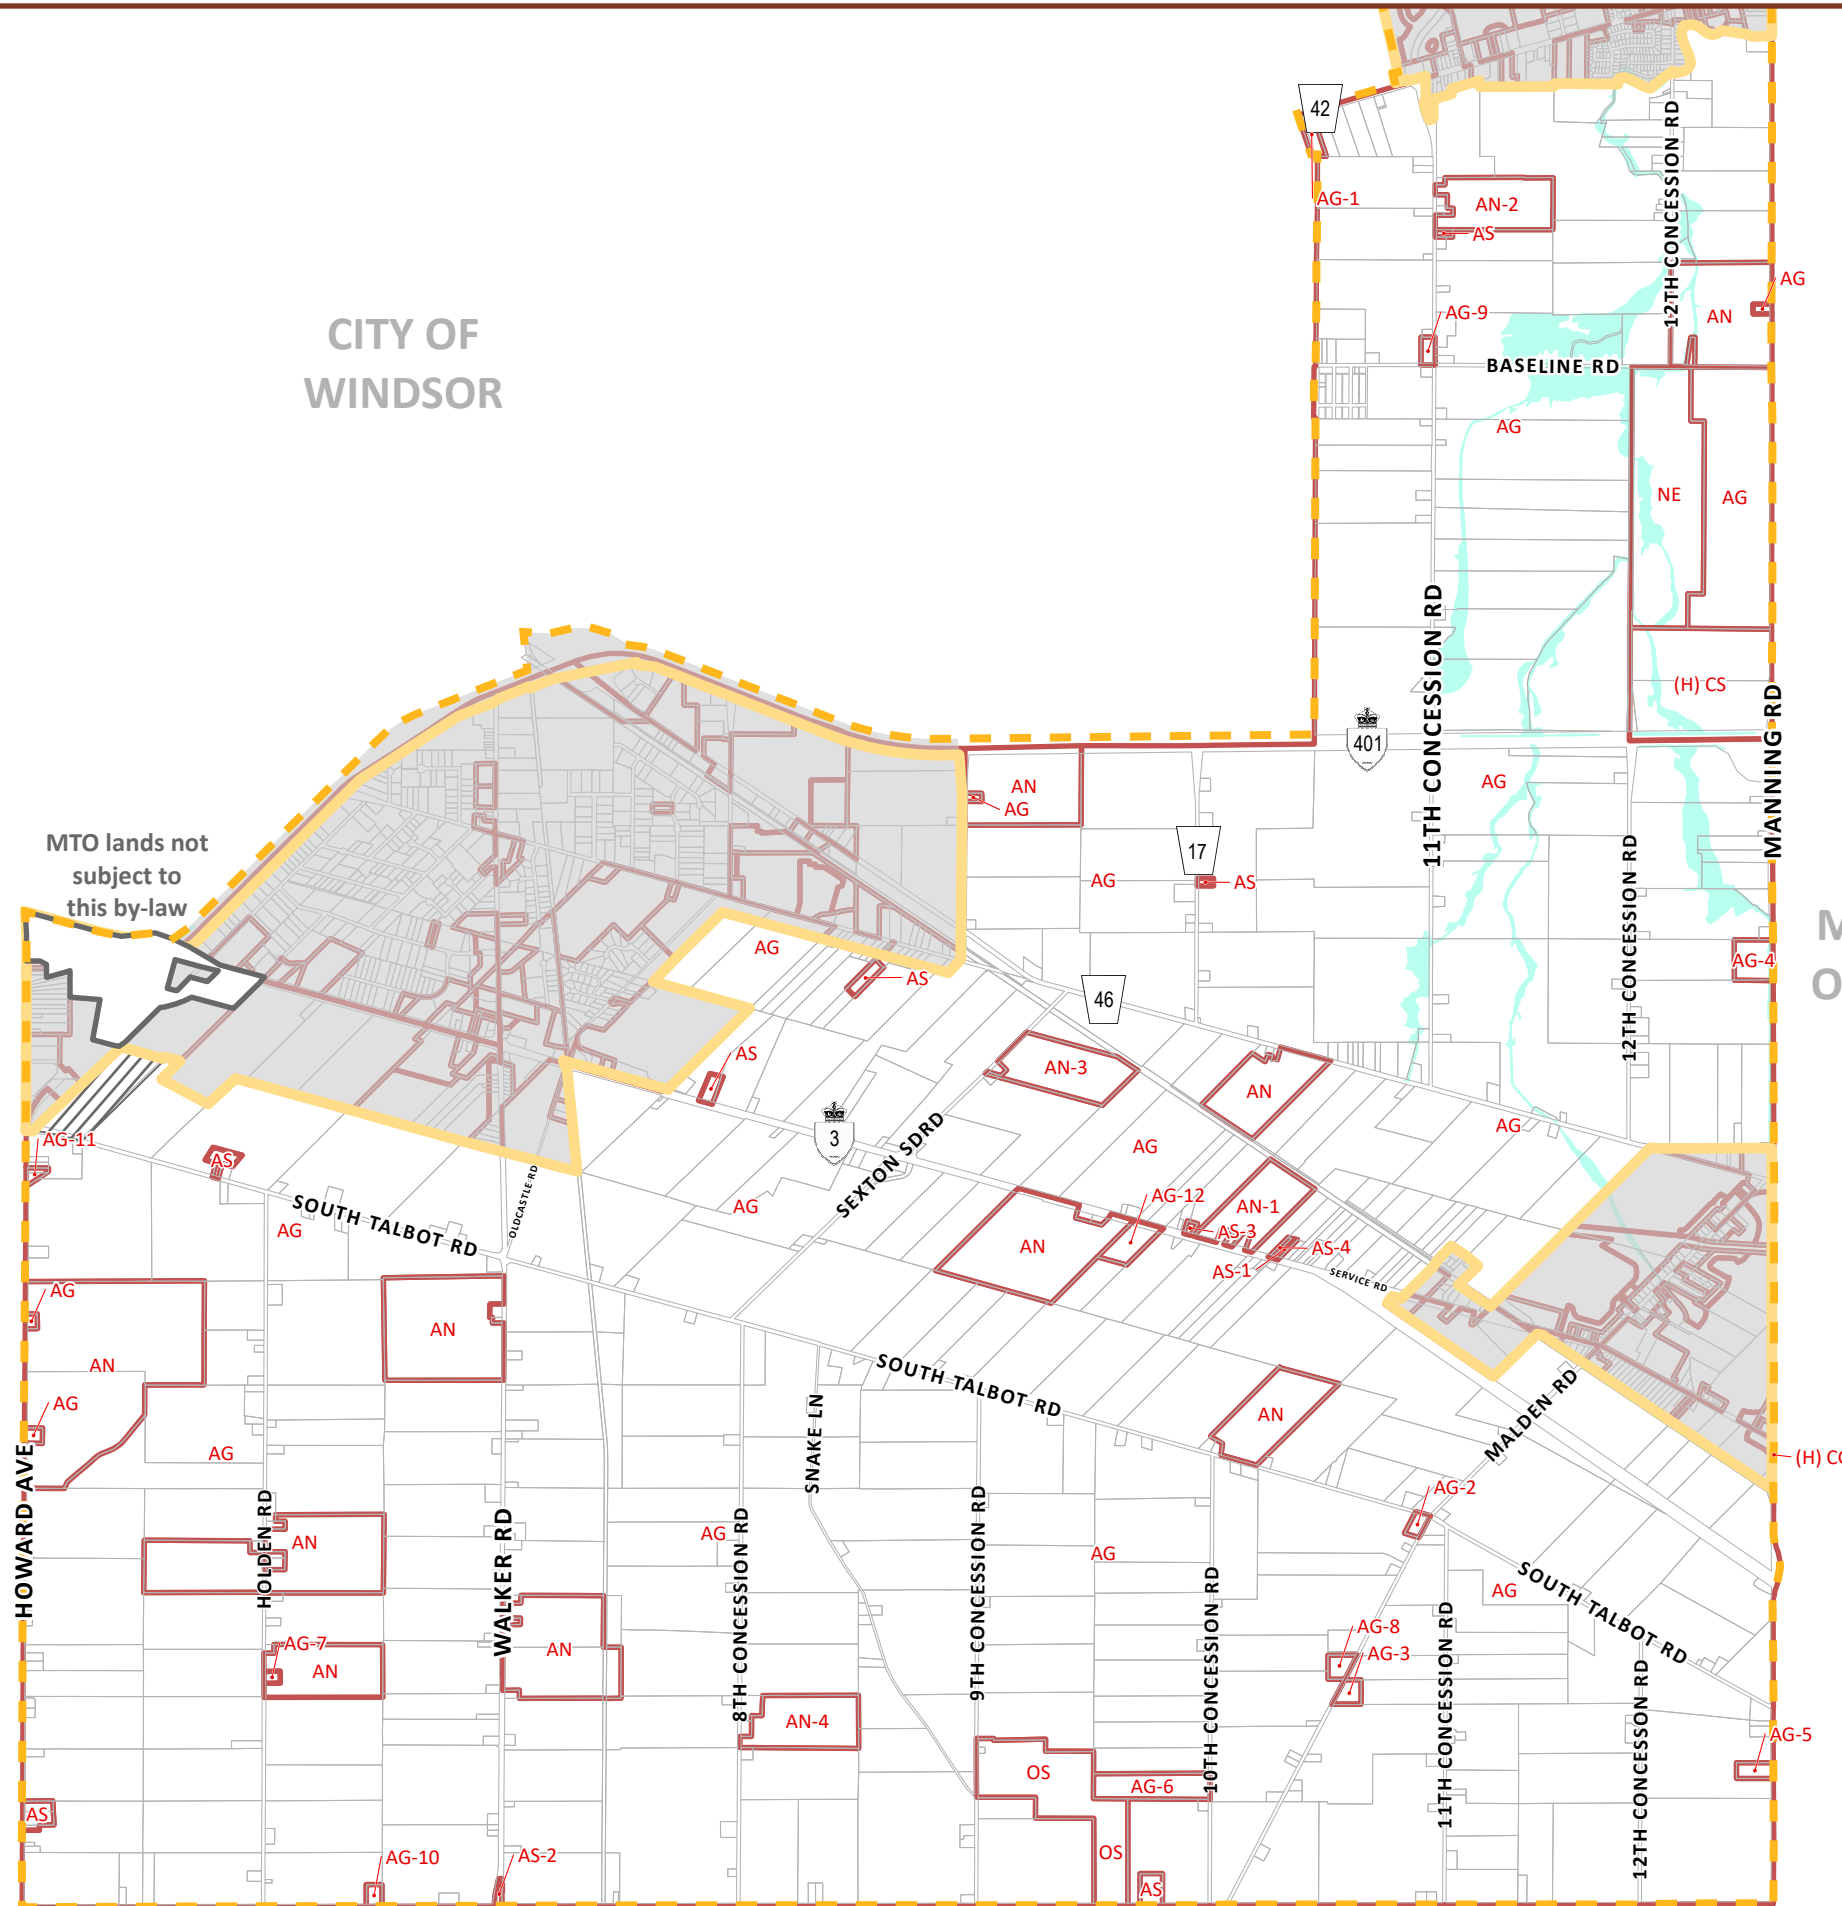

May 2026

CITY OF
WINDSOR

MUNICIPALITY
OF LAKESHORE

TOWN OF
LASALLE

MTO lands not
subject to
this by-law