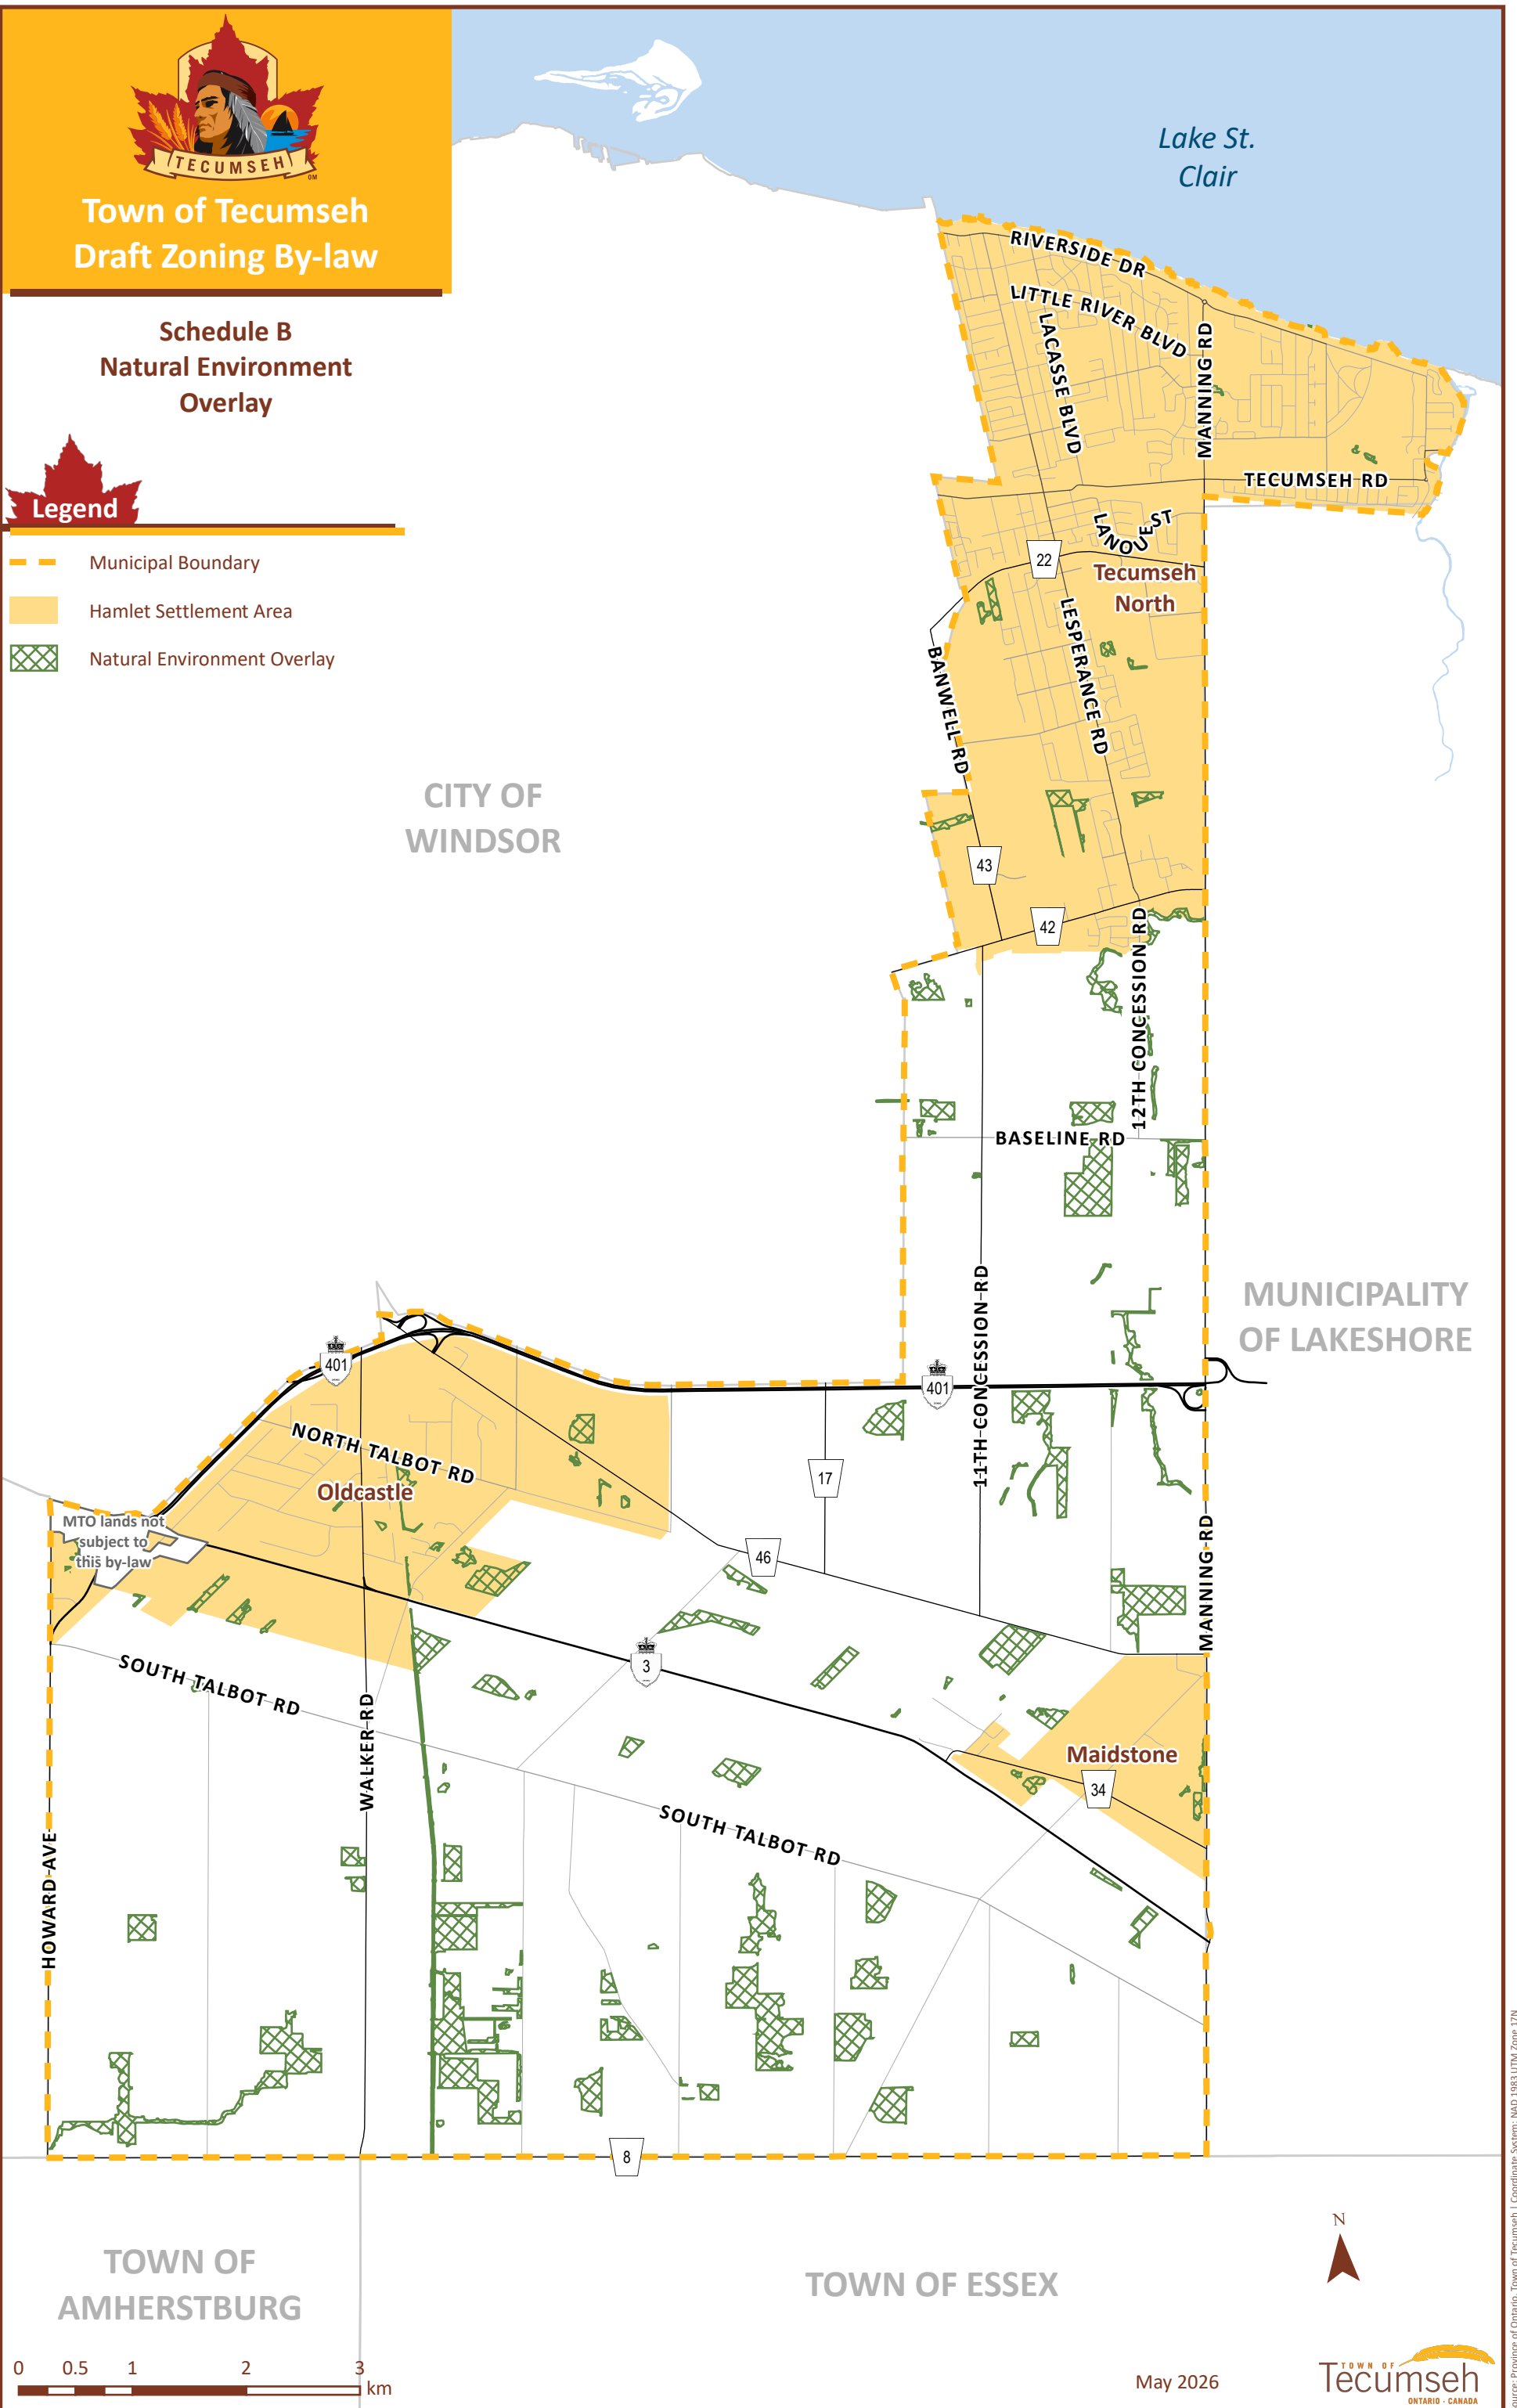

Schedule A Map 1

Legend

- Municipal Boundary
- Hamlet Settlement Area
- Zoning Boundary
- Lake St. Clair Floodprone Area
- Inland Floodplain Development Control Area

May 2026

Source: Province of Ontario, Town of Tecumseh | Coordinate System: NAD 1983 UTM Zone 17N

CITY OF
WINDSOR

MUNICIPALITY
OF LAKESHORE

Lake St.
Clair

Town of Tecumseh Draft Zoning By-law

Schedule A Map 2

Legend

- Municipal Boundary
- Hamlet Settlement Area
- Zoning Boundary
- Lake St. Clair Floodprone Area
- Inland Floodplain Development Control Area

Schedule B Natural Environment Overlay

Legend

- Municipal Boundary
- Hamlet Settlement Area
- Natural Environment Overlay

May 2026

Source: Province of Ontario, Town of Tecumseh | Coordinate System: NAD 1983 UTM Zone 17N

May 2026

Source: Province of Ontario, Town of Tecumseh | Coordinate System: NAD 1983 UTM Zone 17N

CITY OF WINDSOR

MUNICIPALITY OF LAKESHORE