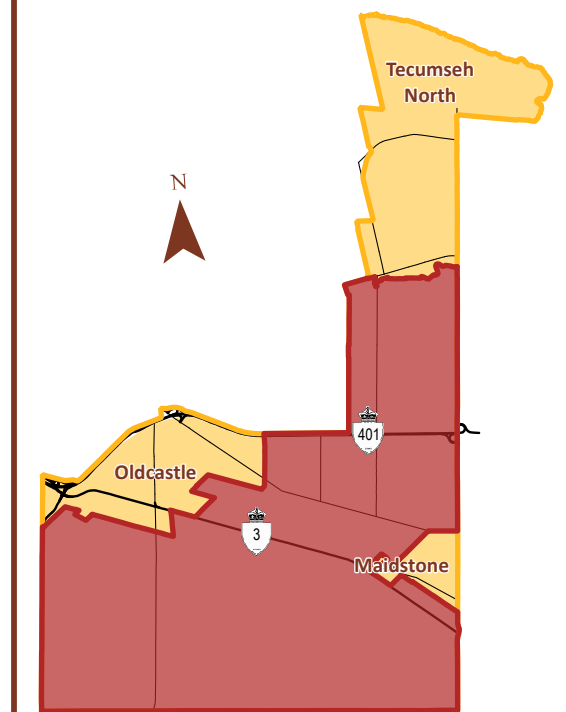

Town of Tecumseh Draft Zoning By-law

Schedule A Map 7

Legend

- Municipal Boundary
- Hamlet Settlement Area
- Zoning Boundary
- Inland Floodplain Development Control Area
- Subject to site specific application