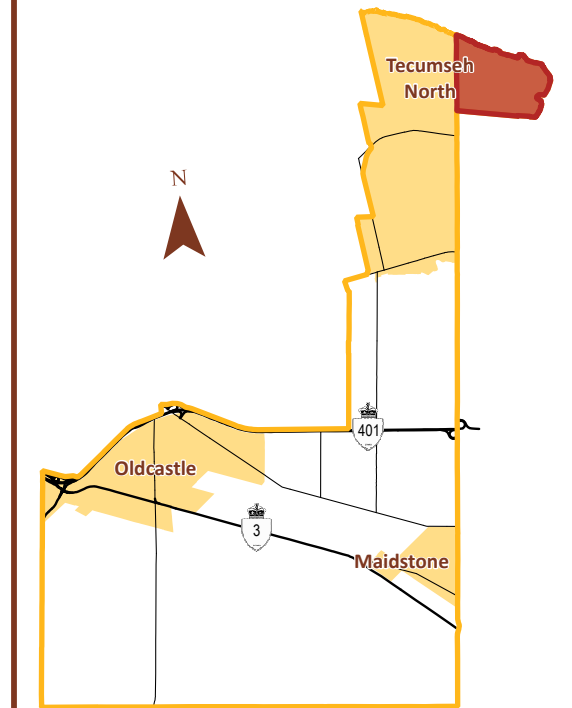

Schedule A Map 1

Legend

- Municipal Boundary
- Hamlet Settlement Area
- Zoning Boundary
- Lake St. Clair Floodprone Area
- Inland Floodplain Development Control Area

May 2026

Source: Province of Ontario, Town of Tecumseh | Coordinate System: NAD 1983 UTM Zone 17N

CITY OF
WINDSOR

MUNICIPALITY
OF LAKESHORE

Lake St.
Clair

Town of Tecumseh Draft Zoning By-law

Schedule A Map 2

Legend

- Municipal Boundary
- Hamlet Settlement Area
- Zoning Boundary
- Lake St. Clair Floodprone Area
- Inland Floodplain Development Control Area

May 2026

Source: Province of Ontario, Town of Tecumseh | Coordinate System: NAD 1983 UTM Zone 17N

Town of Tecumseh Draft Zoning By-law

Schedule A Map 6

Legend

- Municipal Boundary
- Hamlet Settlement Area
- Zoning Boundary
- Inland Floodplain Development Control Area

May 2026

Source: Province of Ontario, Town of Tecumseh | Coordinate System: NAD 1983 UTM Zone 17N

CITY OF WINDSOR

MUNICIPALITY OF LAKESHORE