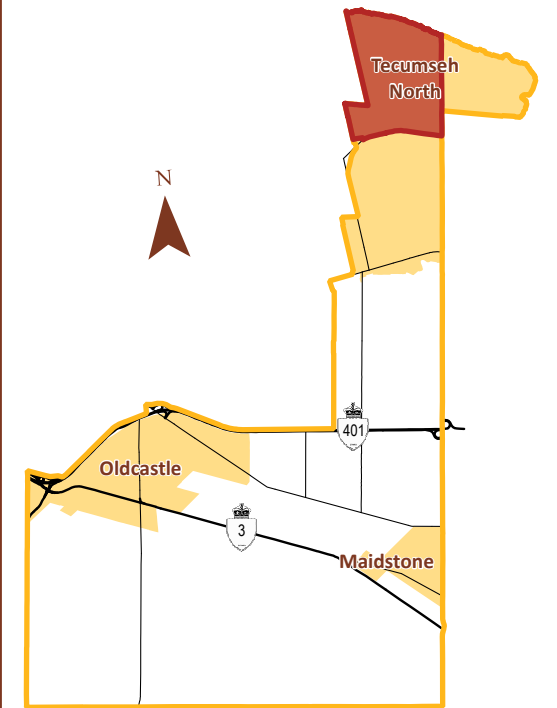

Town of Tecumseh Draft Zoning By-law

Schedule A

Legend

- Municipal Boundary
- Hamlet Settlement Area

Source: Province of Ontario, Town of Tecumseh | Coordinate System: NAD 1983 UTM Zone 17N

Town of Tecumseh Draft Zoning By-law

Schedule A Map 1

Legend

- Municipal Boundary
- Hamlet Settlement Area
- Zoning Boundary
- Lake St. Clair Floodprone Area
- Inland Floodplain Development Control Area

May 2026

Source: Province of Ontario, Town of Tecumseh | Coordinate System: NAD 1983 UTM Zone 17N

CITY OF
WINDSOR

MUNICIPALITY
OF LAKESHORE

Lake St.
Clair

Town of Tecumseh Draft Zoning By-law

Schedule A Map 2

Legend

- Municipal Boundary
- Hamlet Settlement Area
- Zoning Boundary
- Lake St. Clair Floodprone Area
- Inland Floodplain Development Control Area

May 2026

Source: Province of Ontario, Town of Tecumseh | Coordinate System: NAD 1983 UTM Zone 17N

CITY OF WINDSOR

MUNICIPALITY OF LAKESHORE