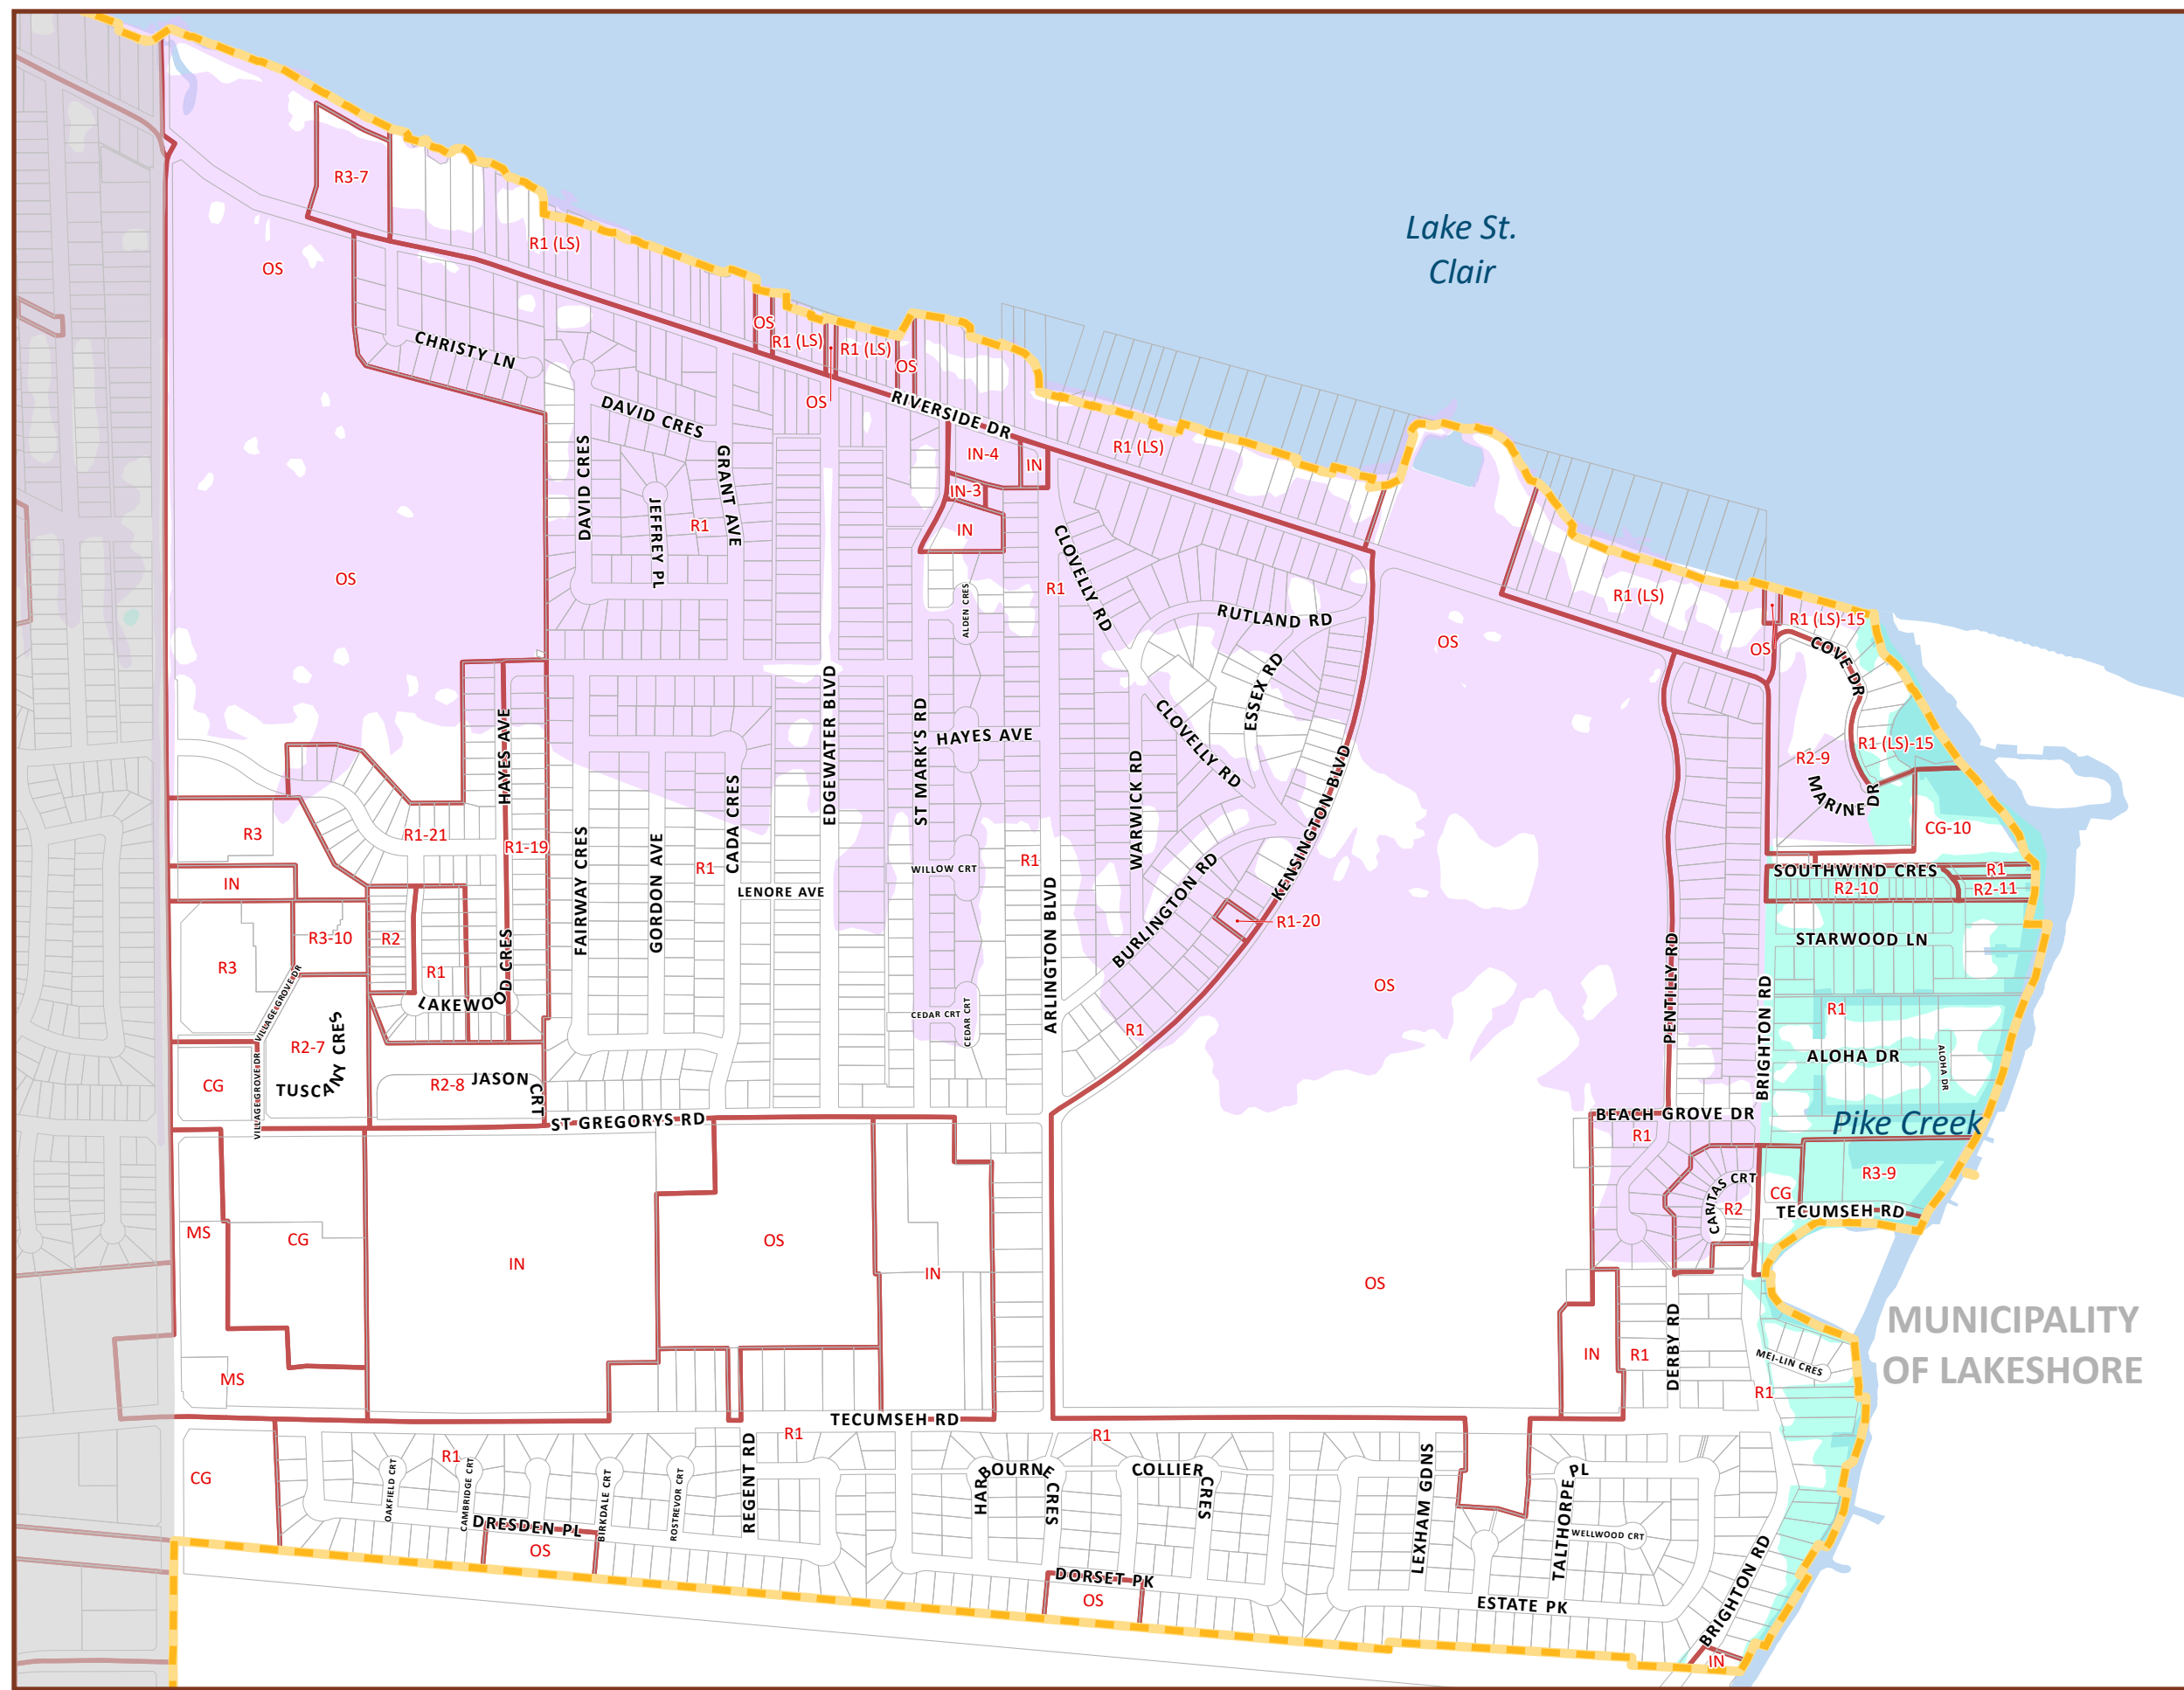

Schedule A Map 1

Legend

- Municipal Boundary
- Hamlet Settlement Area
- Zoning Boundary
- Lake St. Clair Floodprone Area
- Inland Floodplain Development Control Area

May 2026

Source: Province of Ontario, Town of Tecumseh | Coordinate System: NAD 1983 UTM Zone 17N

CITY OF
WINDSOR

MUNICIPALITY
OF LAKESHORE

Lake St.
Clair

Town of Tecumseh Draft Zoning By-law

Schedule A Map 2

Legend

- Municipal Boundary
- Hamlet Settlement Area
- Zoning Boundary
- Lake St. Clair Floodprone Area
- Inland Floodplain Development Control Area

May 2026

Source: Province of Ontario, Town of Tecumseh | Coordinate System: NAD 1983 UTM Zone 17N

Town of Tecumseh Draft Zoning By-law

Schedule A Map 6

Legend

- Municipal Boundary
- Hamlet Settlement Area
- Zoning Boundary
- Inland Floodplain Development Control Area

May 2026

Source: Province of Ontario, Town of Tecumseh | Coordinate System: NAD 1983 UTM Zone 17N

Town of Tecumseh Draft Zoning By-law

Schedule A Map 7

Legend

- Municipal Boundary
- Hamlet Settlement Area
- Zoning Boundary
- Inland Floodplain Development Control Area
- Subject to site specific application