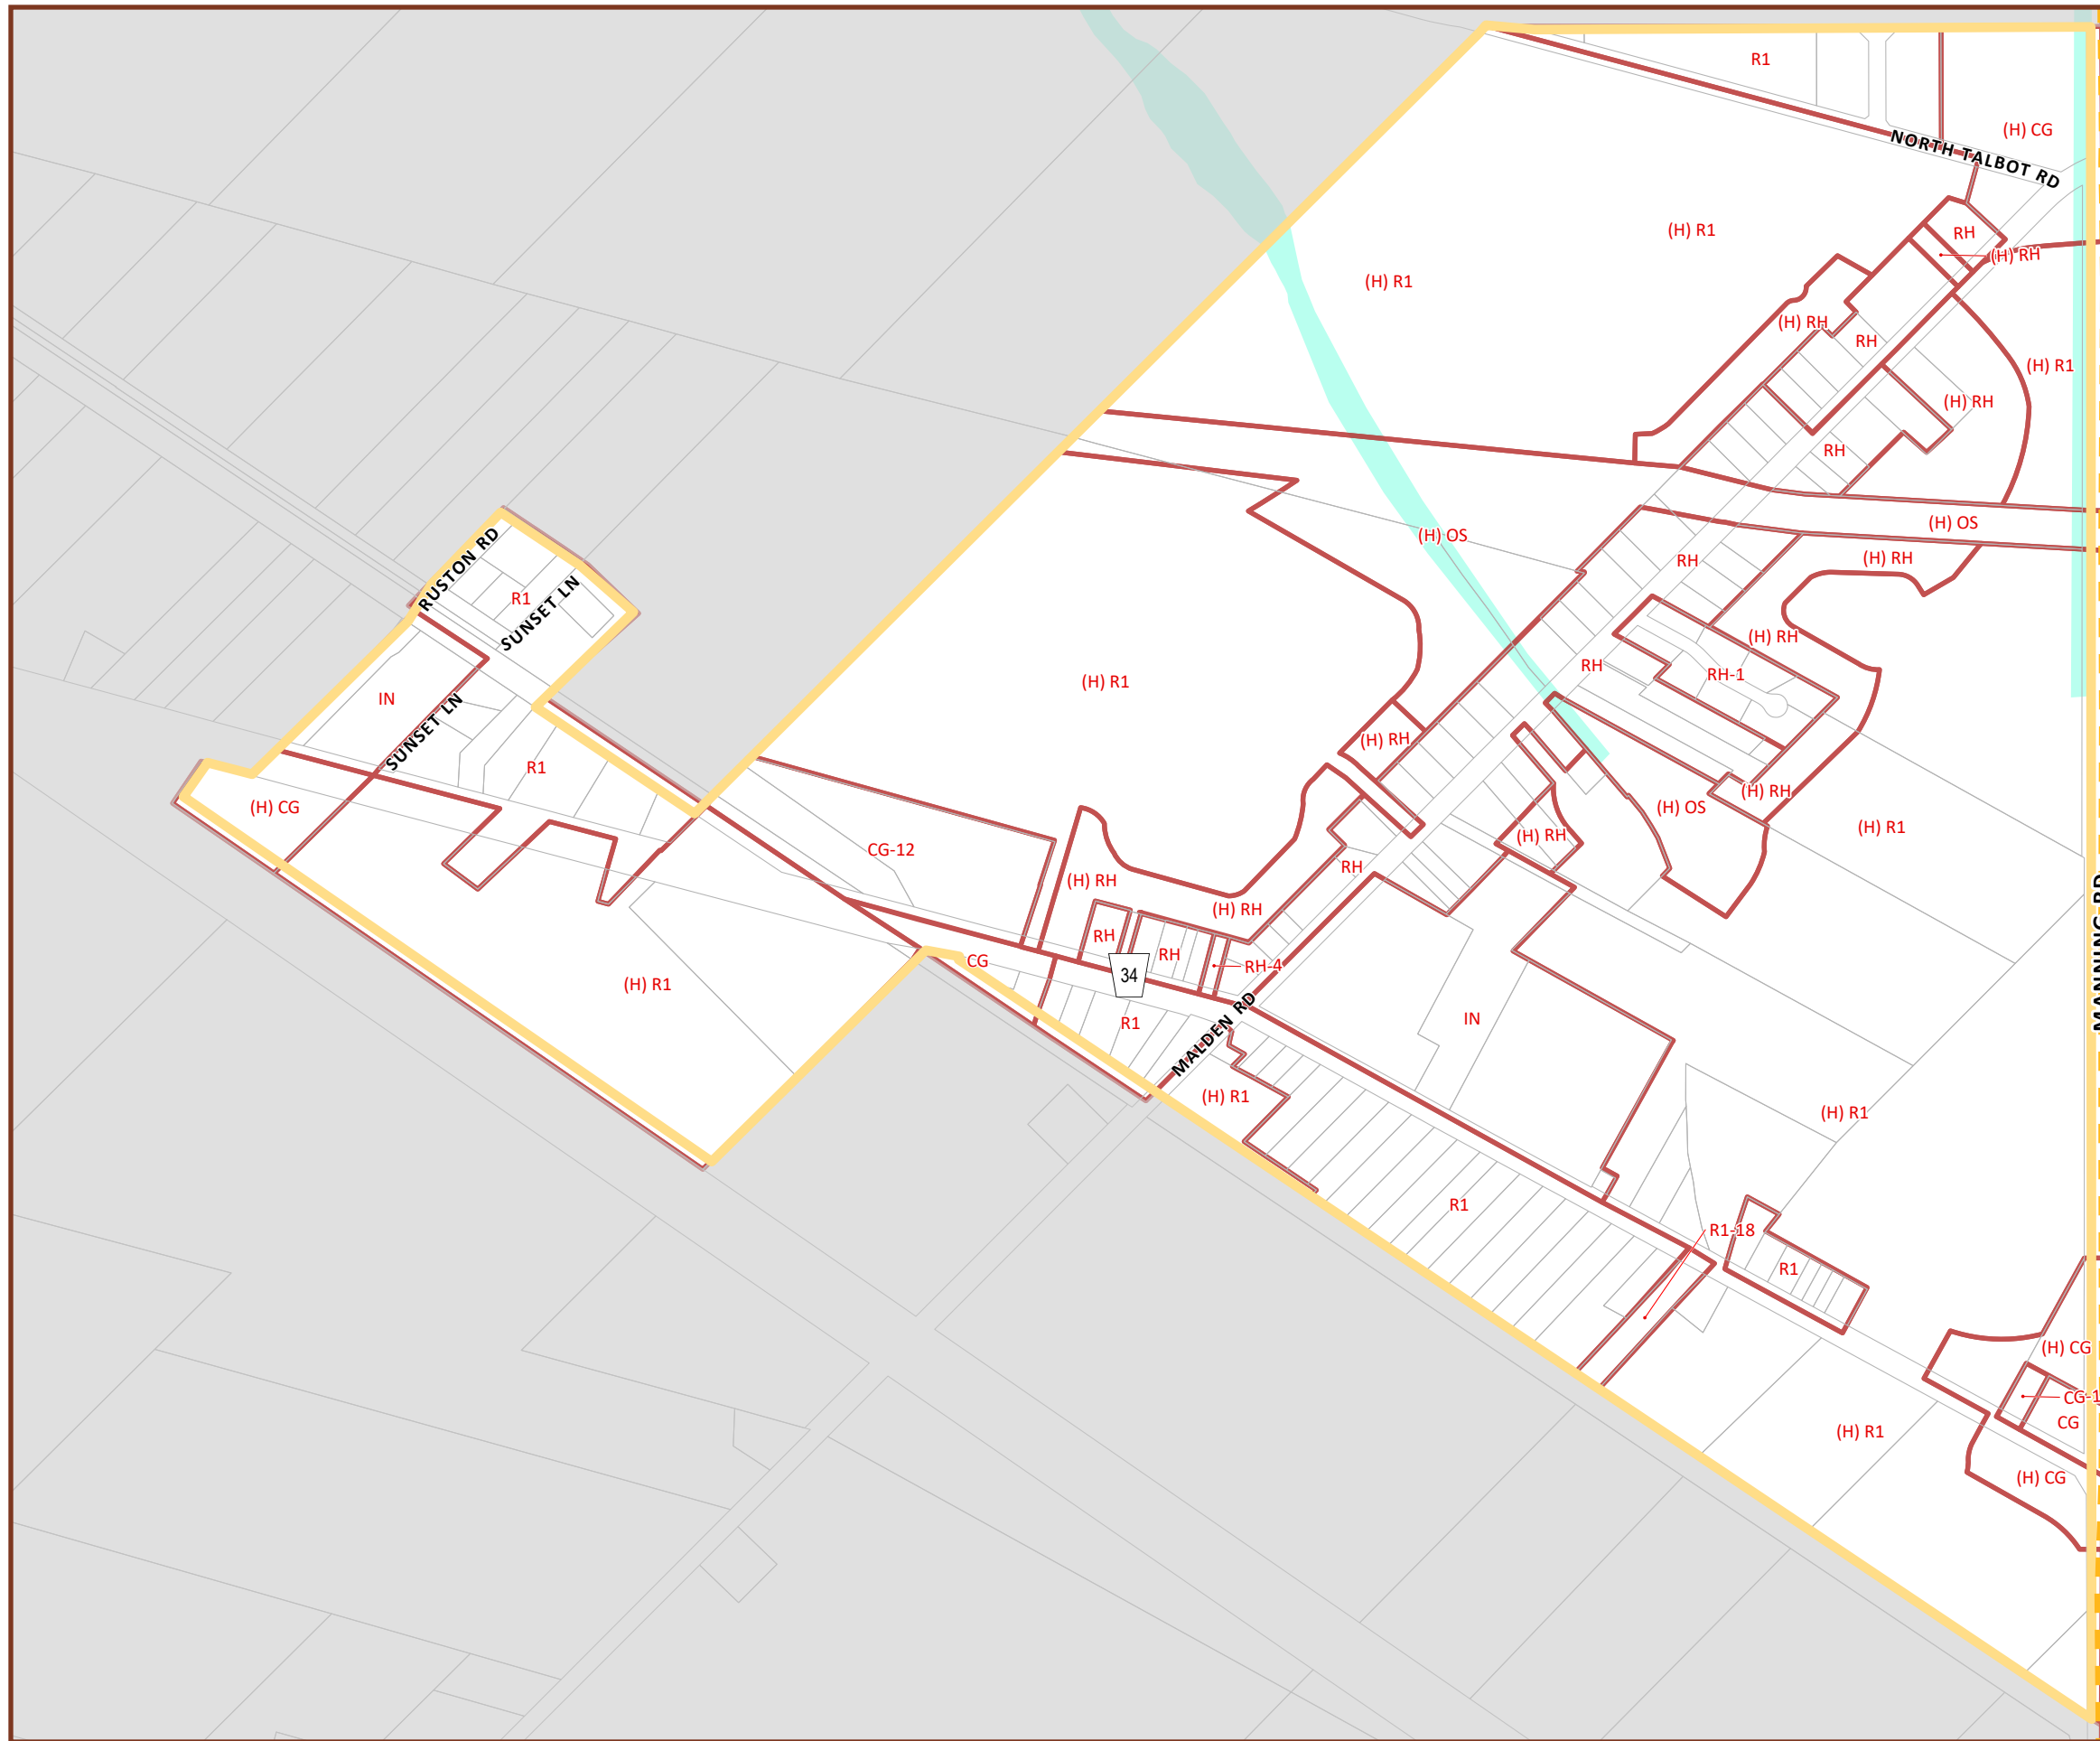

Town of Tecumseh Draft Zoning By-law

Schedule A Map 6

Legend

- Municipal Boundary
- Hamlet Settlement Area
- Zoning Boundary
- Inland Floodplain Development Control Area

May 2026