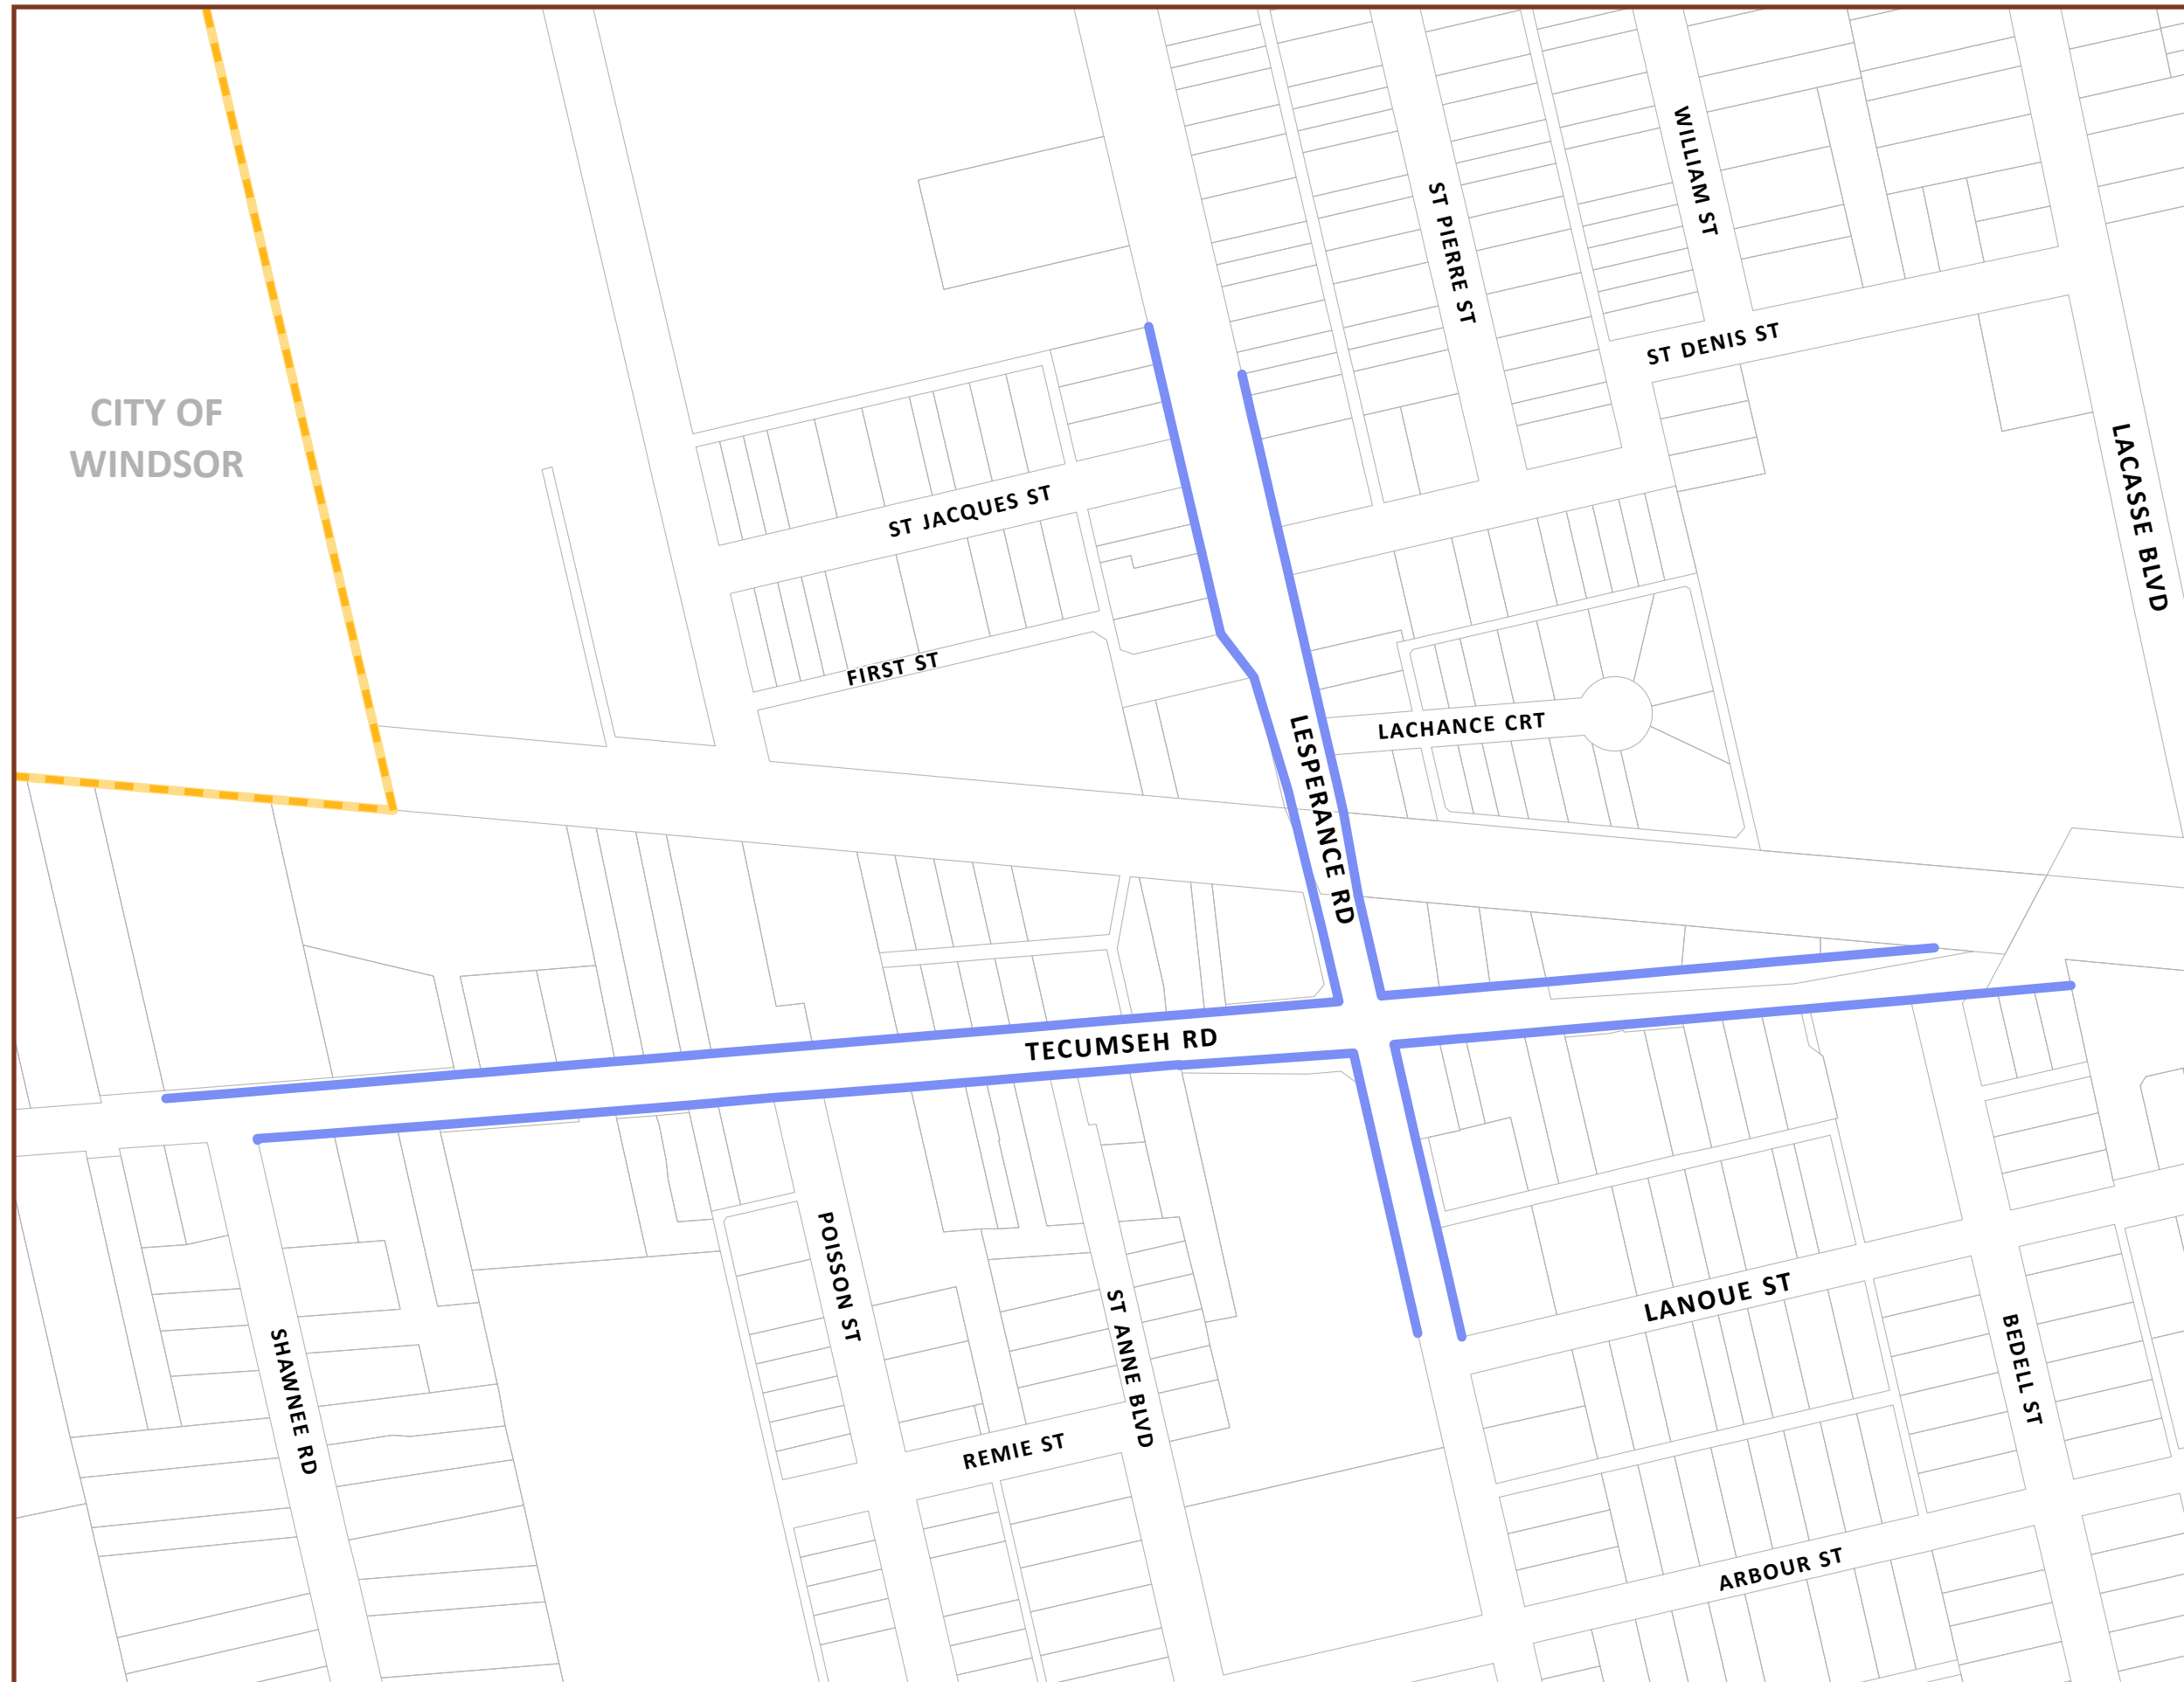

Town of Tecumseh Draft Zoning By-law

Schedule C Active Frontage Area

Legend

- Municipal Boundary
- Hamlet Settlement Area
- Active Frontage Area

May 2026