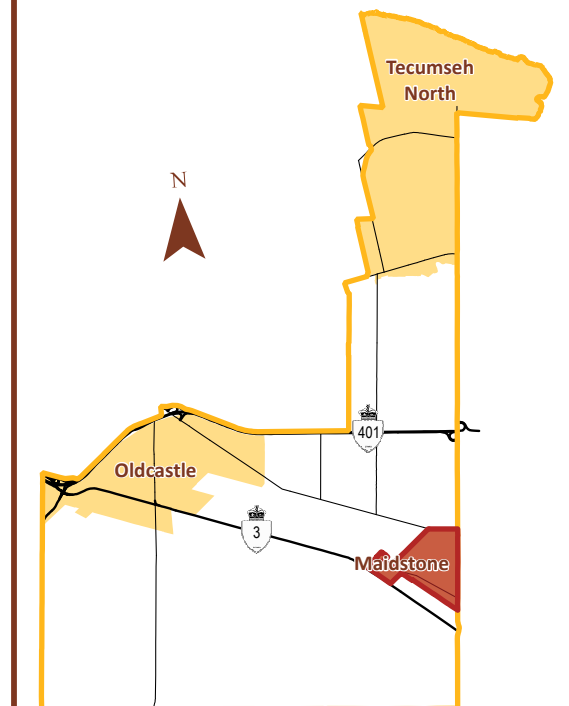

Town of Tecumseh Draft Zoning By-law

Schedule A Map 6

Legend

- Municipal Boundary
- Hamlet Settlement Area
- Zoning Boundary
- Inland Floodplain Development Control Area