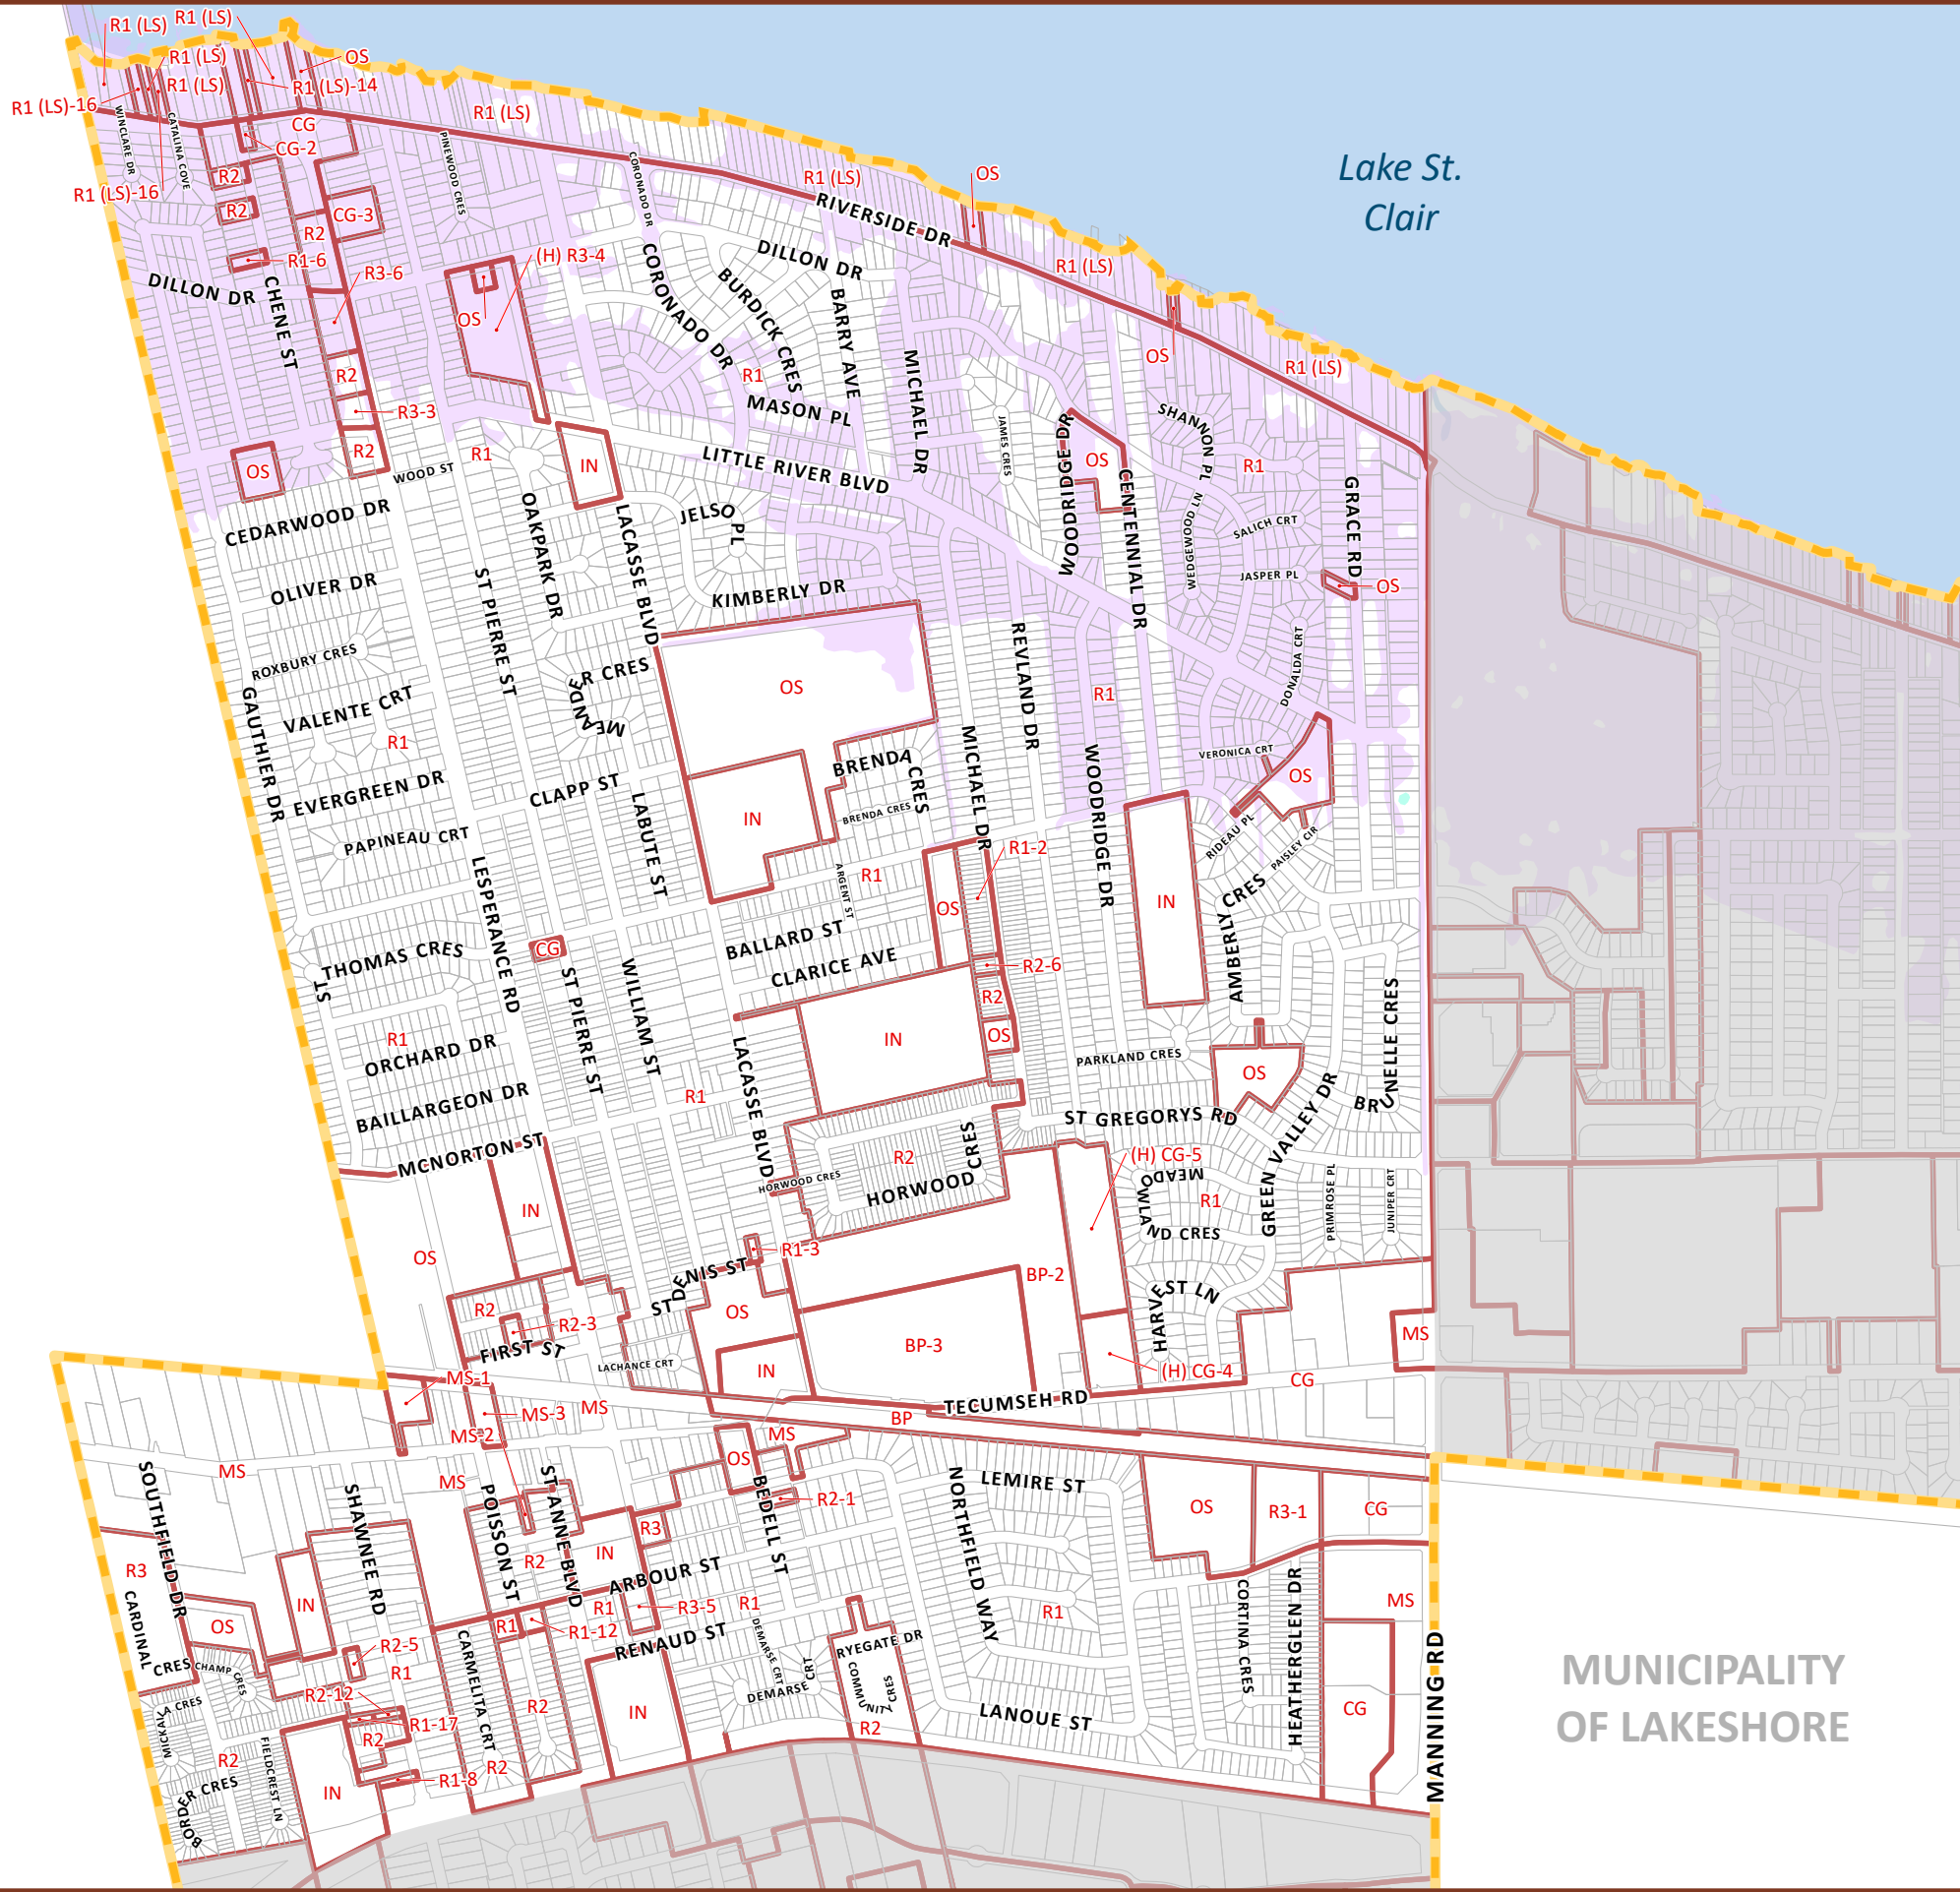

Town of Tecumseh Draft Zoning By-law

Schedule A

Legend

- Municipal Boundary
- Hamlet Settlement Area

Source: Province of Ontario, Town of Tecumseh | Coordinate System: NAD 1983 UTM Zone 17N

Town of Tecumseh Draft Zoning By-law

Schedule A Map 1

Legend

- Municipal Boundary
- Hamlet Settlement Area
- Zoning Boundary
- Lake St. Clair Floodprone Area
- Inland Floodplain Development Control Area

May 2026

Source: Province of Ontario, Town of Tecumseh | Coordinate System: NAD 1983 UTM Zone 17N

CITY OF
WINDSOR

MUNICIPALITY
OF LAKESHORE

Lake St.
Clair

Town of Tecumseh Draft Zoning By-law

Schedule A Map 2

Legend

- Municipal Boundary
- Hamlet Settlement Area
- Zoning Boundary
- Lake St. Clair Floodprone Area
- Inland Floodplain Development Control Area

May 2026

Source: Province of Ontario, Town of Tecumseh | Coordinate System: NAD 1983 UTM Zone 17N

Town of Tecumseh Draft Zoning By-law

Schedule A Map 6

Legend

- Municipal Boundary
- Hamlet Settlement Area
- Zoning Boundary
- Inland Floodplain Development Control Area